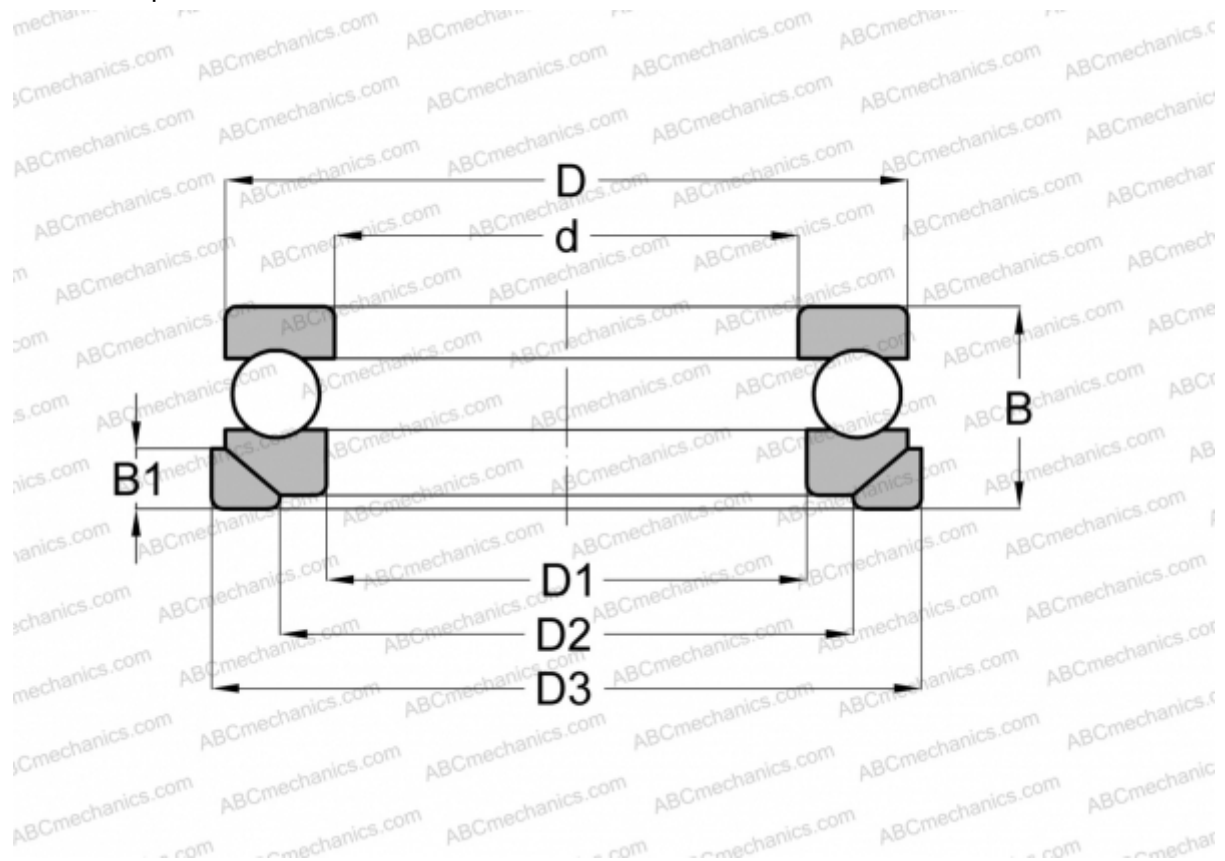

53268+U268 ABC

Thrust ball bearings

TYPE: Ball bearings, Thrust ball bearing, Single direction, With spherical housing locating washer and seating washer, separable

Technical specification

DIMENSIONS, MM

d	340,000
D	455,000
D1	345,000
D2	400,000
D3	470,000
B	113,000
B1	36,000

WEIGHT, KG 54,703

MANUFACTURER [ABC](#)

INTERCHANGE

RIV	LR 340
STEYR	53268 U
NSK	53268 U