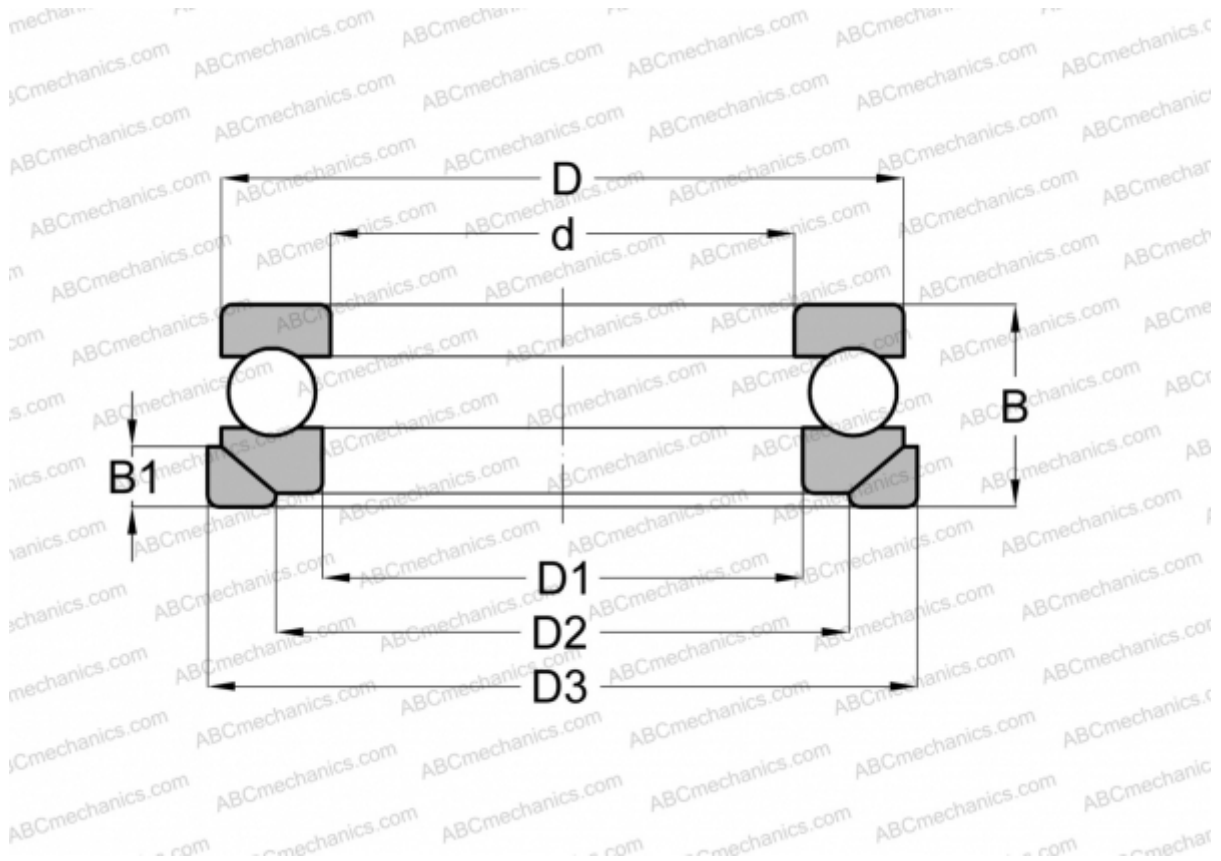

## LR 340 RIV

Thrust ball bearings

TYPE: Ball bearings, Thrust ball bearing, Single direction, With spherical housing locating washer and seating washer, separable

### Technical specification

#### DIMENSIONS, MM

d	340,000
D	455,000
D1	345,000
D2	400,000
D3	470,000
B	113,000
B1	36,000

**WEIGHT, KG** 54,703

**MANUFACTURER** [RIV](#)