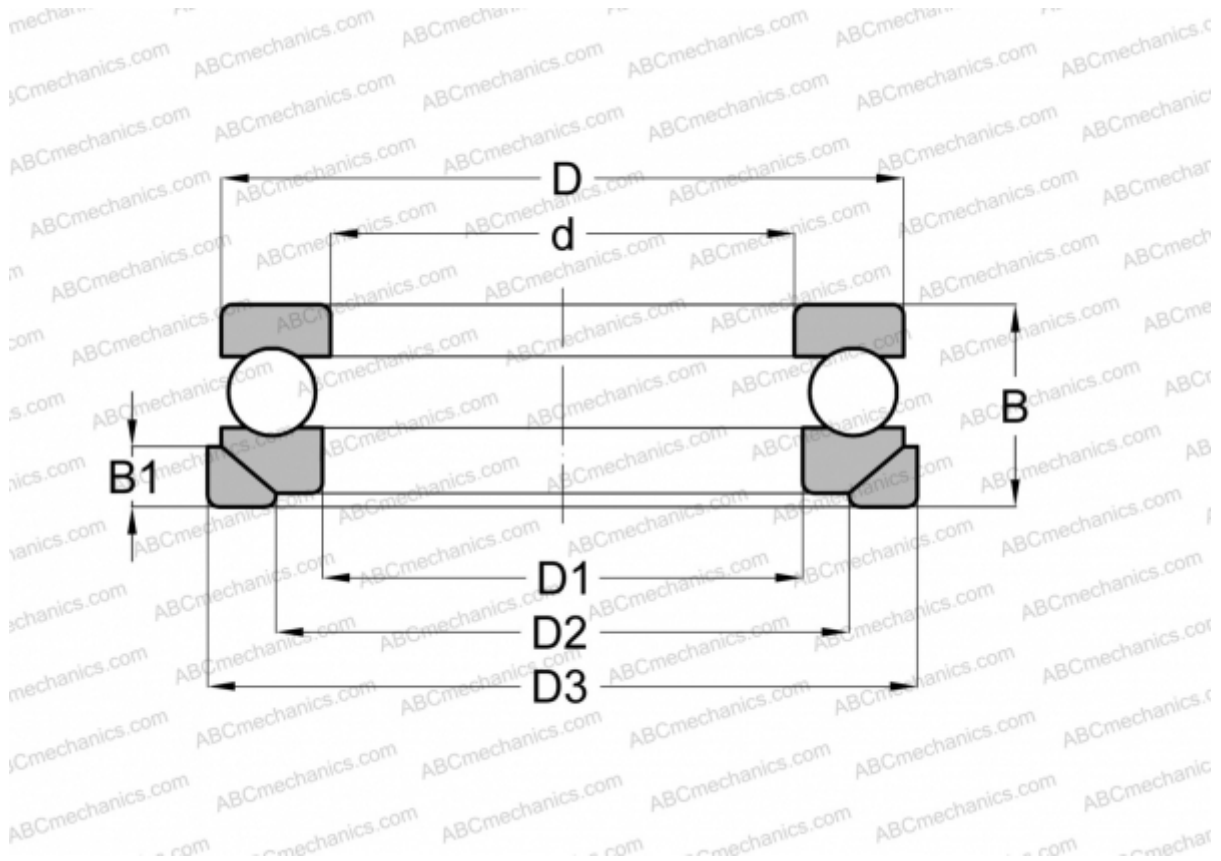

## 53268 U NSK

Thrust ball bearings

TYPE: Ball bearings, Thrust ball bearing, Single direction, With spherical housing locating washer and seating washer, separable

### Technical specification

#### DIMENSIONS, MM

d	340,000
D	455,000
D1	345,000
D2	400,000
D3	470,000
B	113,000
B1	36,000

**WEIGHT, KG** 54,703

**MANUFACTURER** [NSK](#)