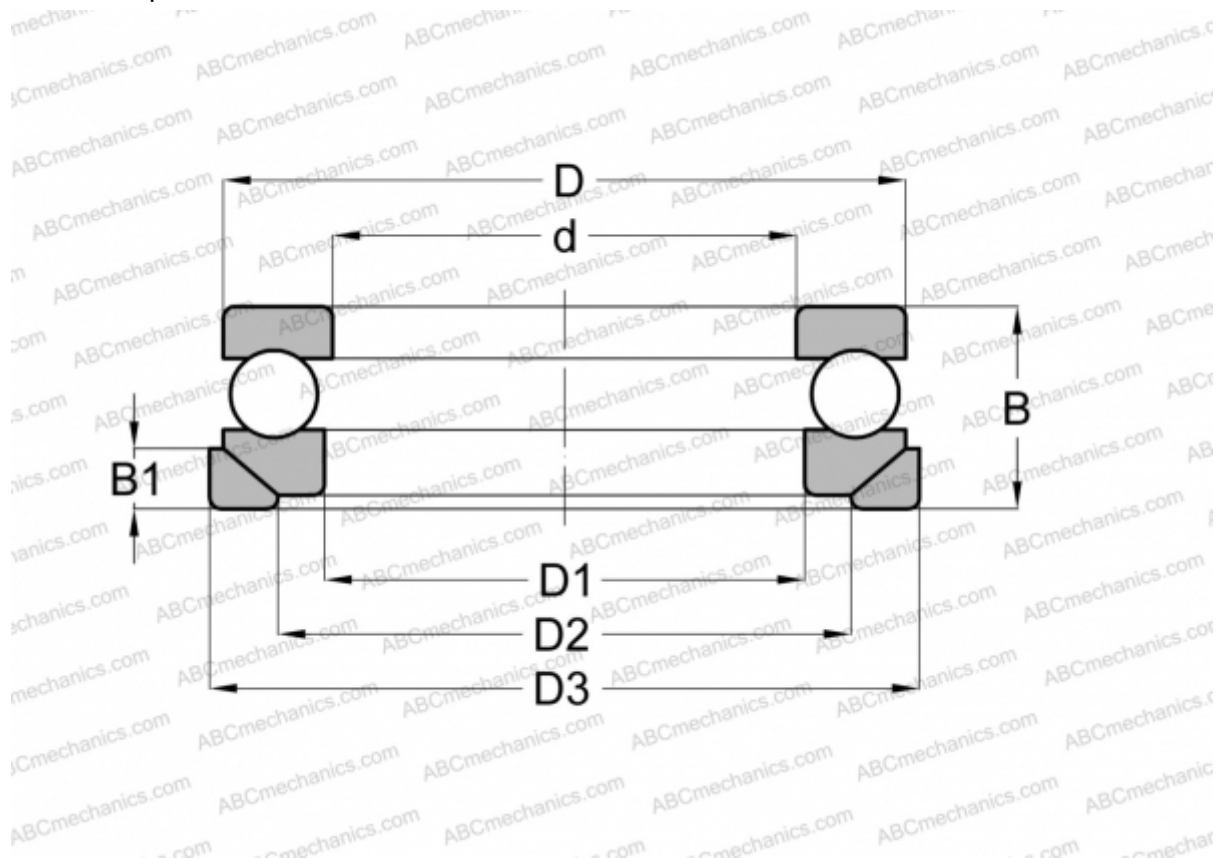

53272+U272 ABC

Thrust ball bearings

TYPE: Ball bearings, Thrust ball bearing, Single direction, With spherical housing locating washer and seating washer, separable

Technical specification

DIMENSIONS, MM

d	360,000
D	495,000
D1	365,000
D2	430,000
D3	510,000
B	130,000
B1	43,000

WEIGHT, KG 81,501

MANUFACTURER [ABC](#)

INTERCHANGE

RIV	LR 360
STEYR	53272 U
NSK	53272 U