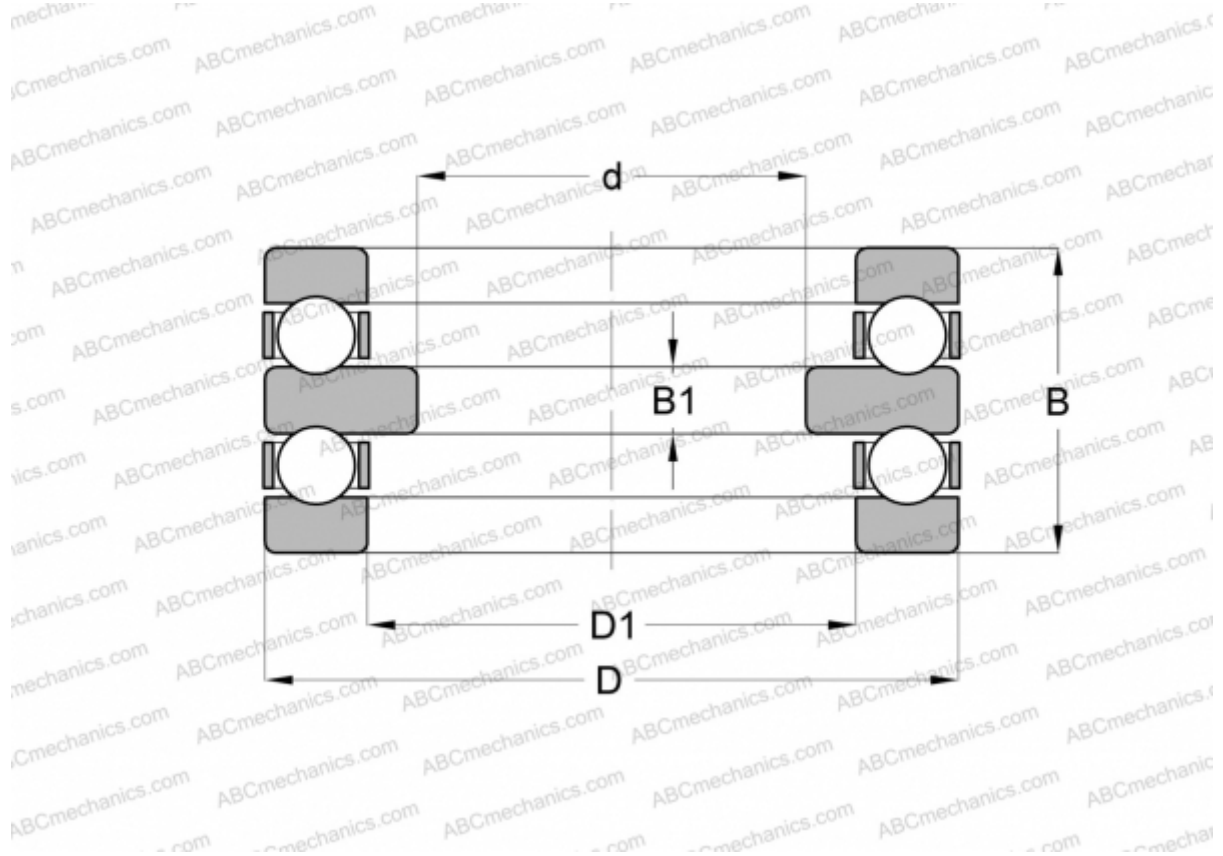

## DPP 25 RIV

Thrust ball bearings

TYPE: Ball bearings, Thrust ball bearing, Double direction, Separable

### Technical specification

#### DIMENSIONS, MM

d	15,000
D	60,000
D1	27,000
B	45,000
B1	11,000

**WEIGHT, KG** 0,630

**MANUFACTURER** [RIV](#)