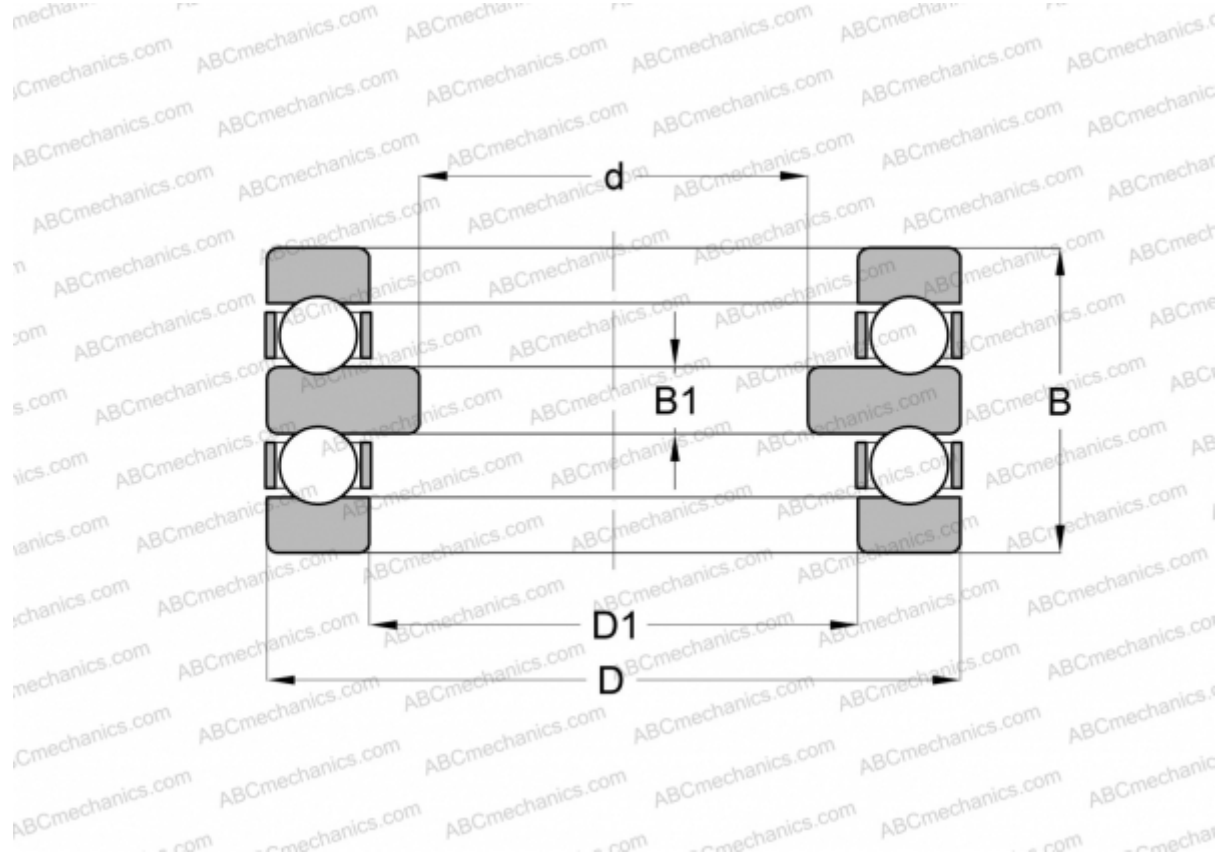

52305 FAG

Thrust ball bearings

TYPE: Ball bearings, Thrust ball bearing, Double direction, Separable

Technical specification

DIMENSIONS, MM

d	20,000
D	52,000
D1	27,000
B	34,000
B1	8,000

WEIGHT, KG 0,331

MANUFACTURER [FAG](#)