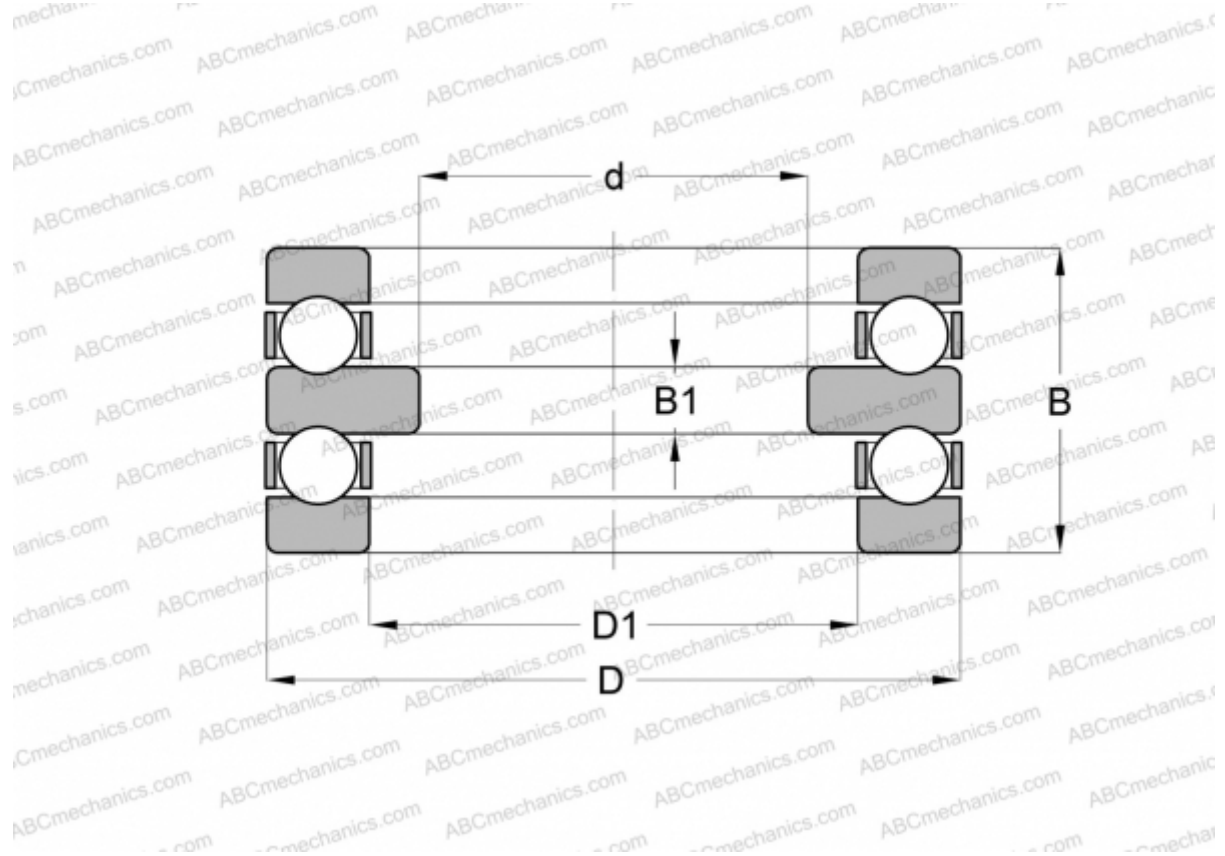

## 52305 SKF

Thrust ball bearings

TYPE: Ball bearings, Thrust ball bearing, Double direction, Separable

### Technical specification

#### DIMENSIONS, MM

d	20,000
D	52,000
D1	27,000
B	34,000
B1	8,000

**WEIGHT, KG** 0,330

**MANUFACTURER** [SKF](#)