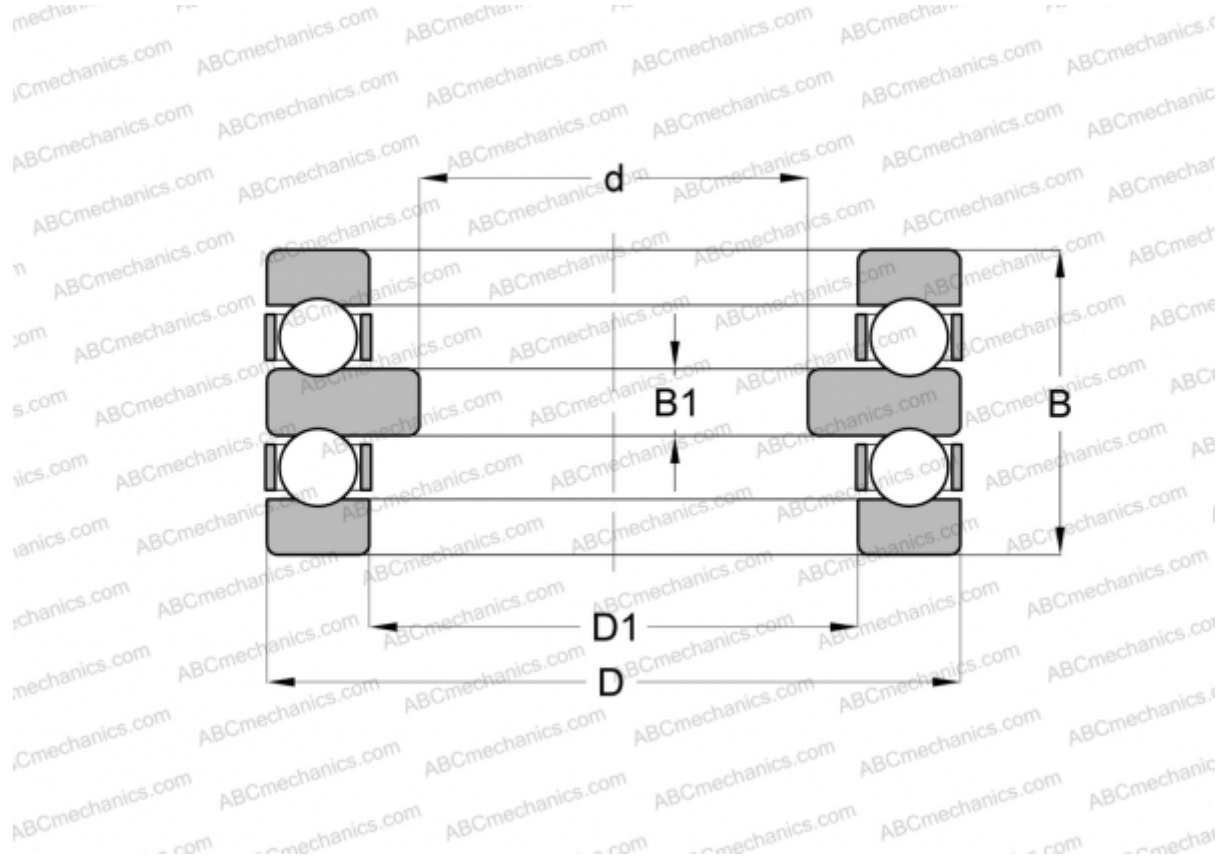

52406 STEYR

Thrust ball bearings

TYPE: Ball bearings, Thrust ball bearing, Double direction, Separable

Technical specification

DIMENSIONS, MM

d	20,000
D	70,000
D1	32,000
B	52,000
B1	12,000

WEIGHT, KG 1,002

MANUFACTURER [STEYR](#)