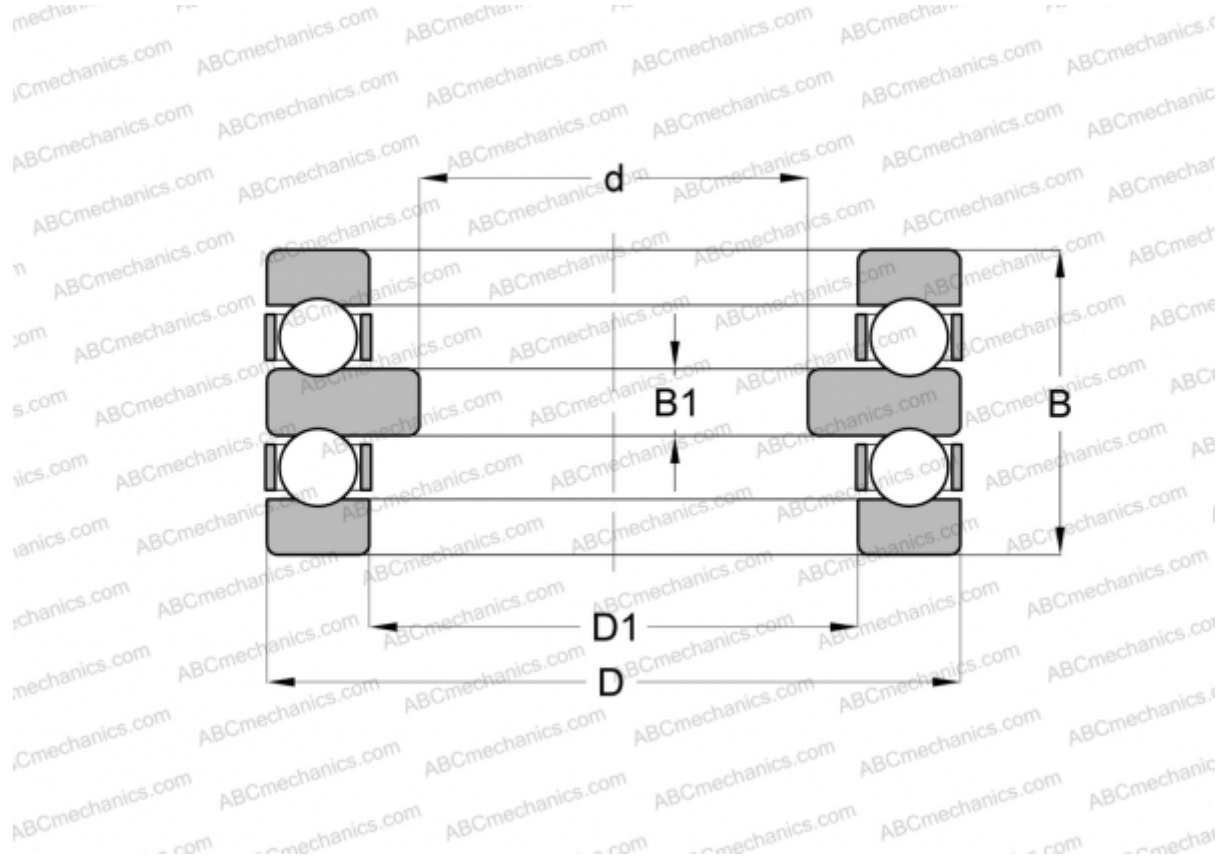

52206 FAG

Thrust ball bearings

TYPE: Ball bearings, Thrust ball bearing, Double direction, Separable

Technical specification

DIMENSIONS, MM

d	25,000
D	52,000
D1	32,000
B	29,000
B1	7,000

WEIGHT, KG 0,254

MANUFACTURER [FAG](#)