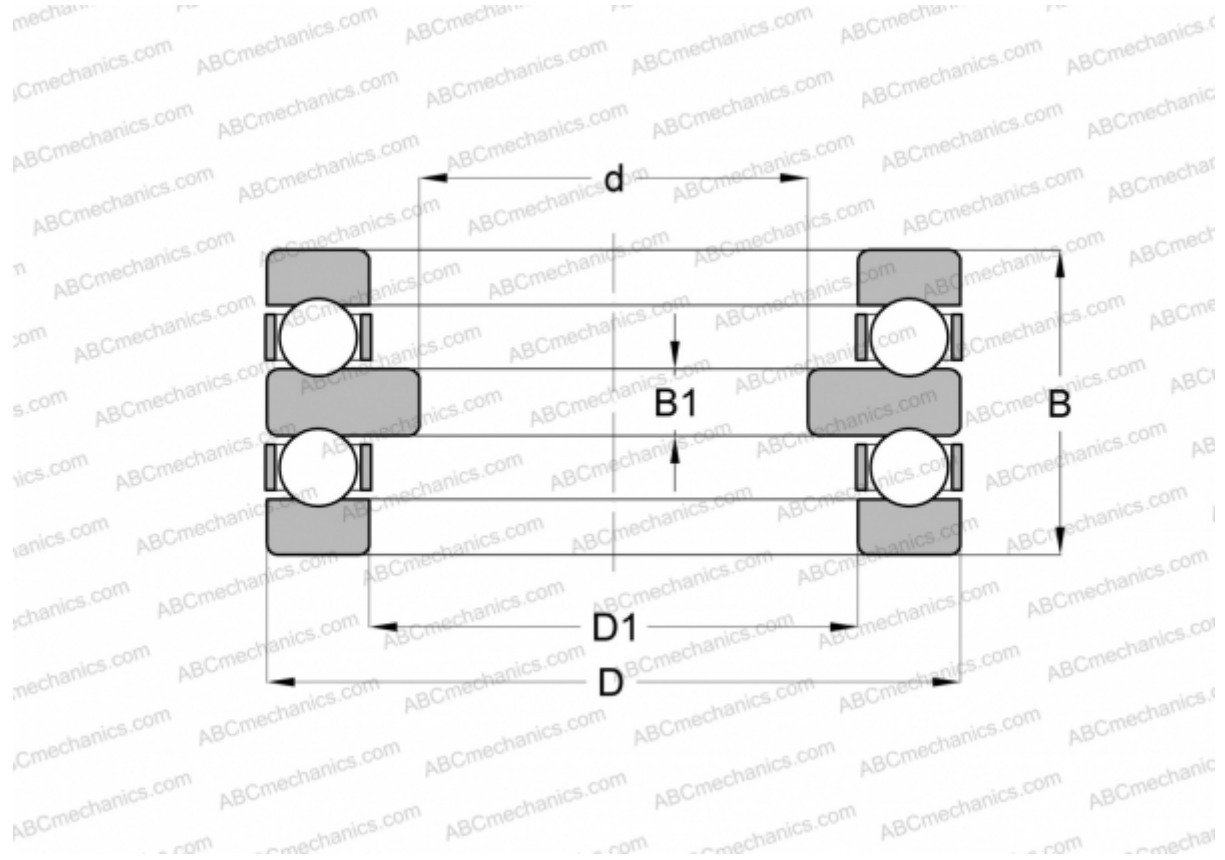

52206 X STEYR

Thrust ball bearings

TYPE: Ball bearings, Thrust ball bearing, Double direction, Separable

Technical specification

DIMENSIONS, MM

d	25,000
D	52,000
D1	32,000
B	29,000
B1	7,000

WEIGHT, KG 0,254