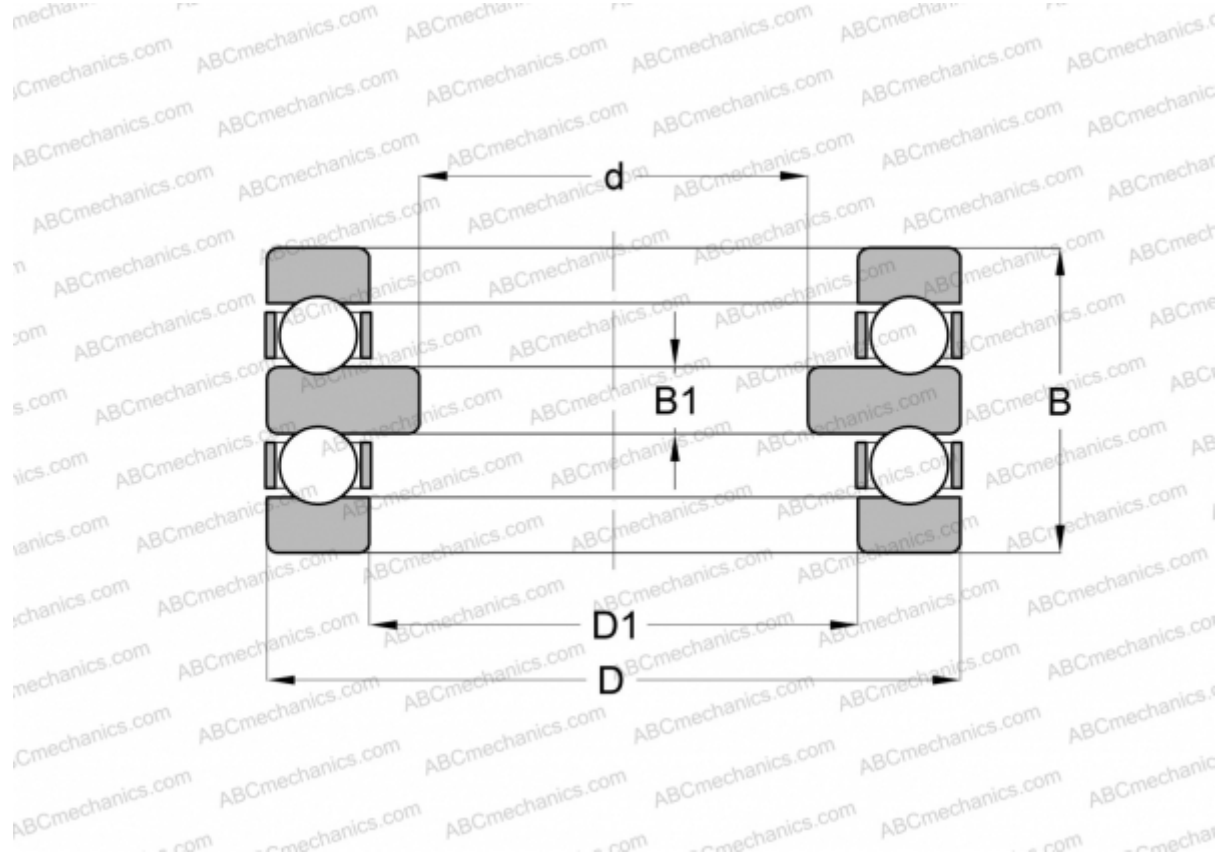

DMP 30 RIV

Thrust ball bearings

TYPE: Ball bearings, Thrust ball bearing, Double direction, Separable

Technical specification

DIMENSIONS, MM

d	25,000
D	60,000
D1	32,000
B	38,000
B1	9,000

WEIGHT, KG 0,490

MANUFACTURER [RIV](#)