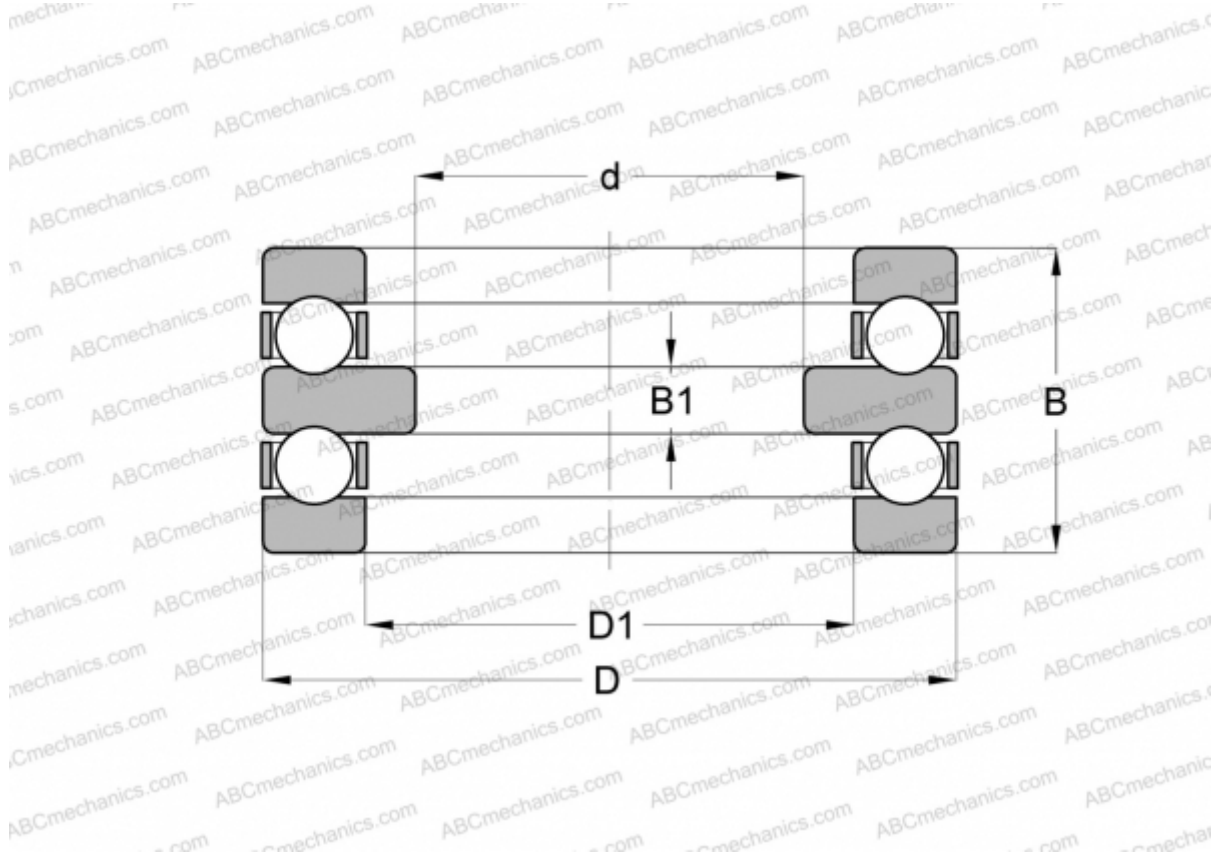

## DPP 35 RIV

Thrust ball bearings

TYPE: Ball bearings, Thrust ball bearing, Double direction, Separable

### Technical specification

#### DIMENSIONS, MM

d	25,000
D	80,000
D1	37,000
B	59,000
B1	14,000

**WEIGHT, KG** 1,442

**MANUFACTURER** [RIV](#)