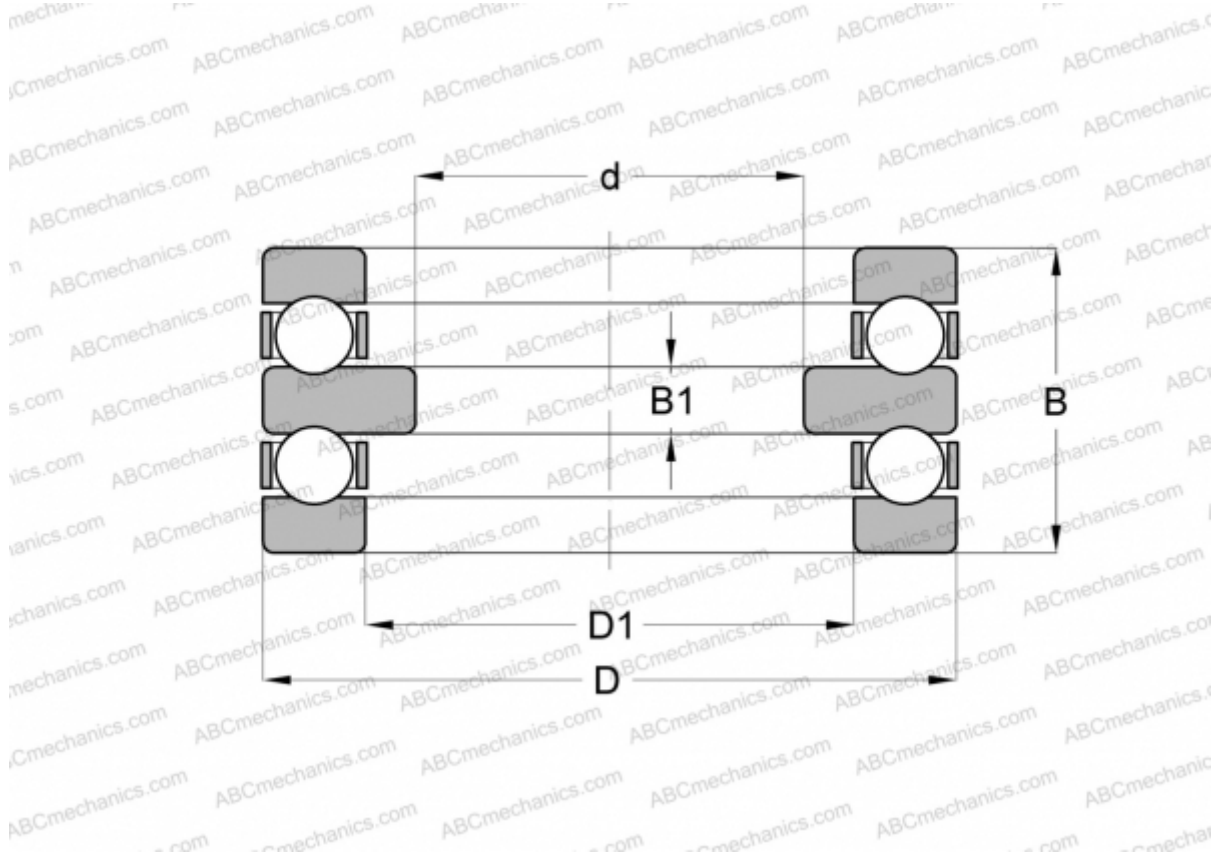

52308 ABC

Thrust ball bearings

TYPE: Ball bearings, Thrust ball bearing, Double direction, Separable

Technical specification

DIMENSIONS, MM

| | |
|----|--------|
| d | 30,000 |
| D | 78,000 |
| D1 | 42,000 |
| B | 49,000 |
| B1 | 12,000 |