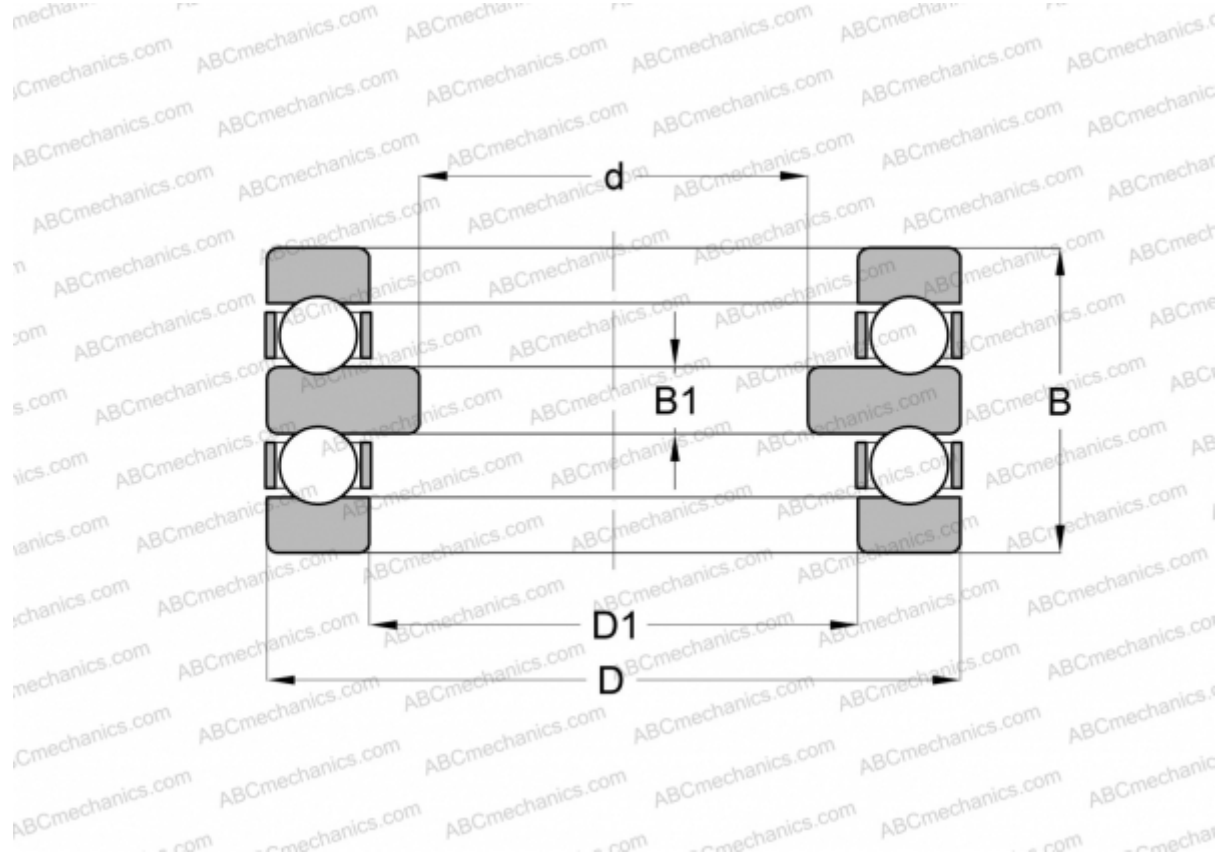

## 52408 STEYR

Thrust ball bearings

TYPE: Ball bearings, Thrust ball bearing, Double direction, Separable

### Technical specification

#### DIMENSIONS, MM

d	30,000
D	90,000
D1	42,000
B	65,000
B1	15,000

**WEIGHT, KG** 2,032

**MANUFACTURER** [STEYR](#)