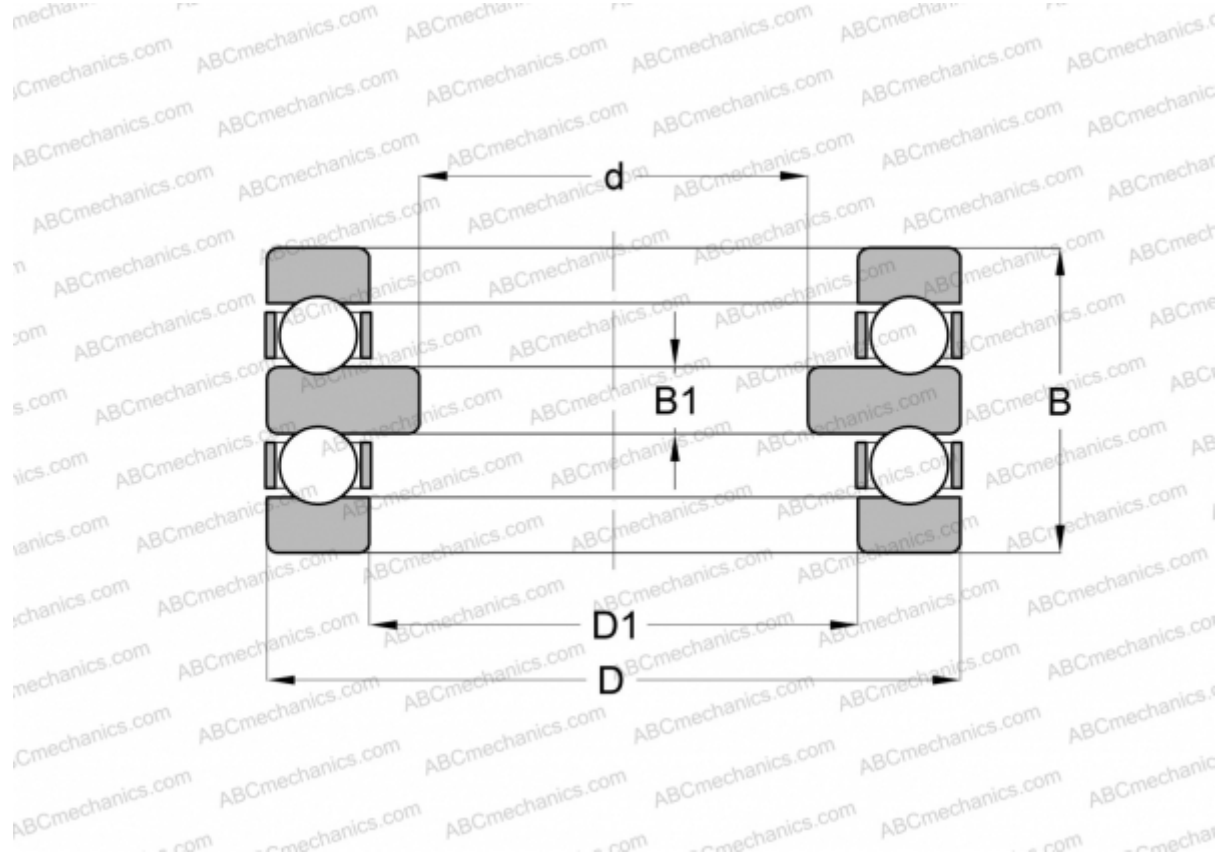

52409 ABC

Thrust ball bearings

TYPE: Ball bearings, Thrust ball bearing, Double direction, Separable

Technical specification

DIMENSIONS, MM

d	35,000
D	100,000
D1	47,000
B	72,000
B1	17,000

WEIGHT, KG 2,712

MANUFACTURER [ABC](#)