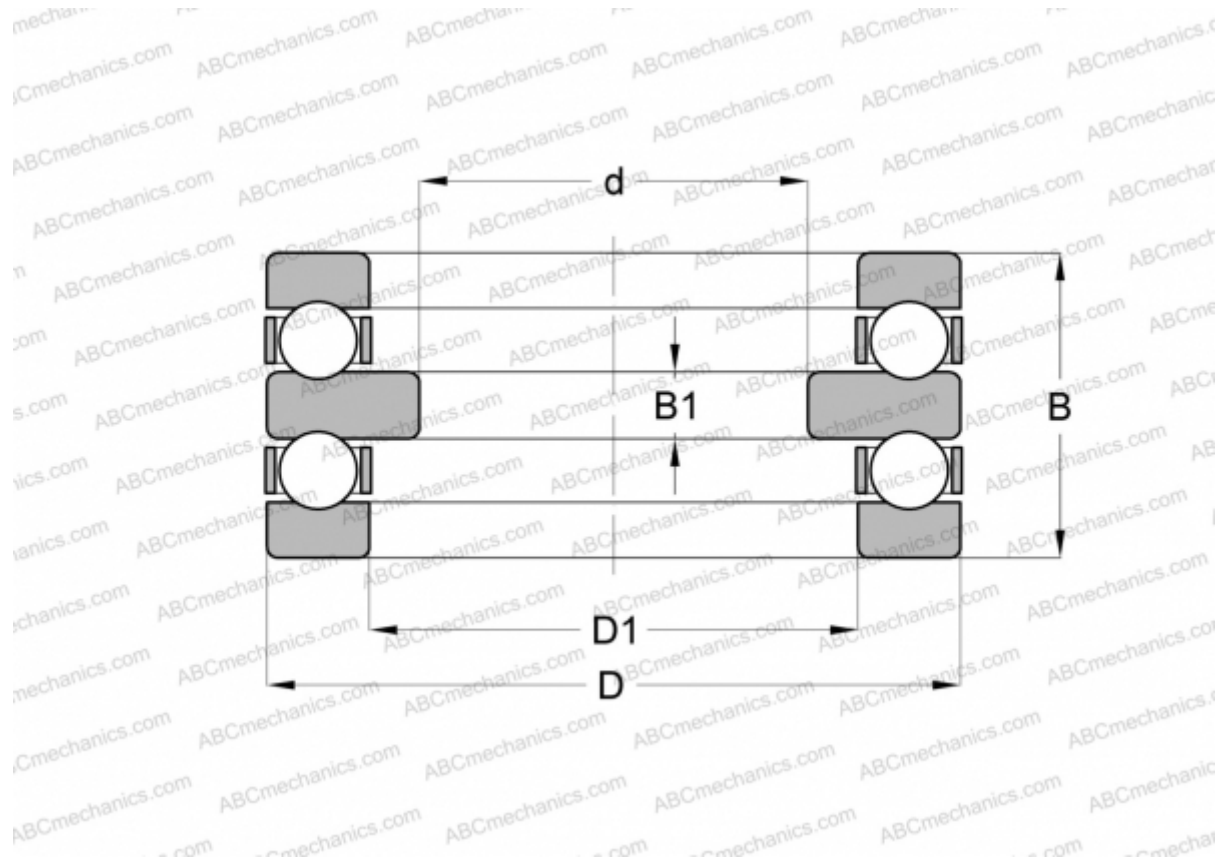

52210 STEYR

Thrust ball bearings

TYPE: Ball bearings, Thrust ball bearing, Double direction, Separable

Technical specification

DIMENSIONS, MM

d	40,000
D	78,000
D1	52,000
B	39,000
B1	9,000

WEIGHT, KG 0,671

MANUFACTURER [STEYR](#)