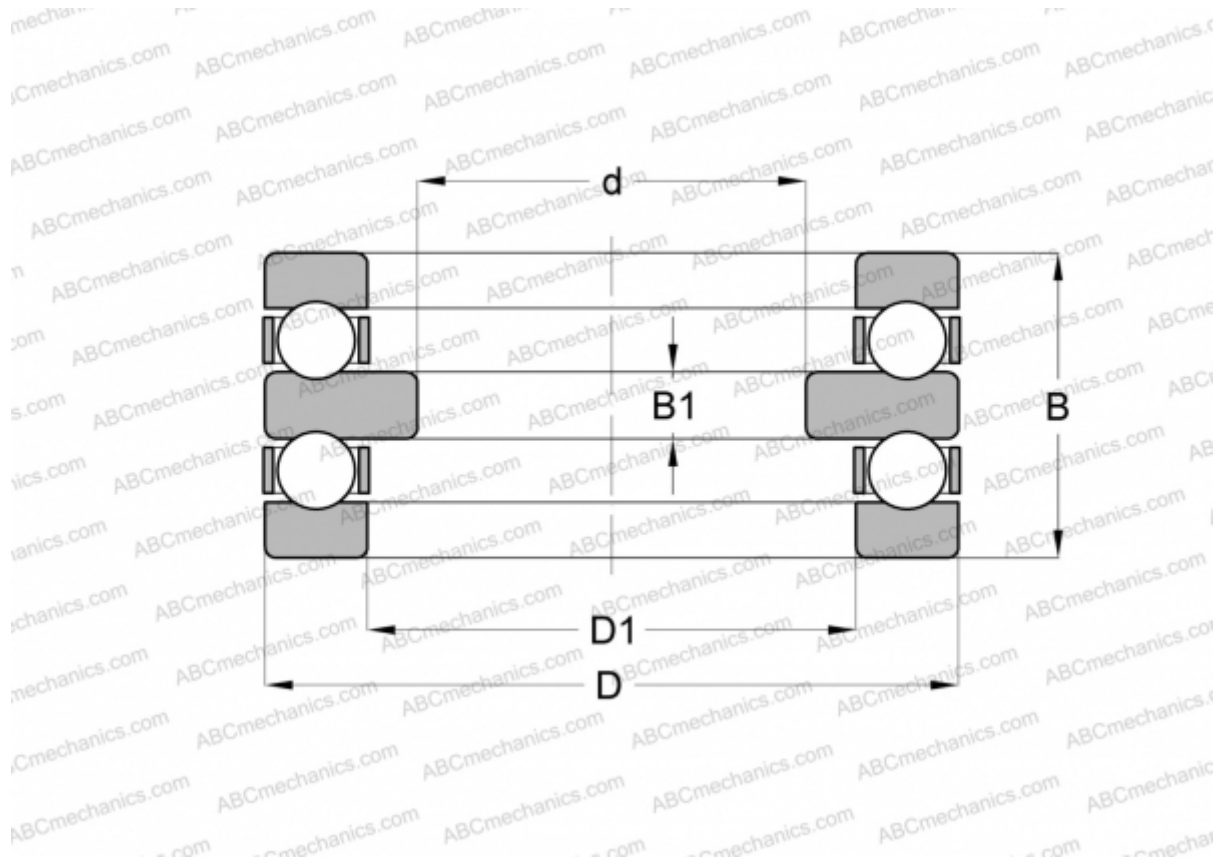

52410 ABC

Thrust ball bearings

TYPE: Ball bearings, Thrust ball bearing, Double direction, Separable

Technical specification

DIMENSIONS, MM

| | |
|----|---------|
| d | 40,000 |
| D | 110,000 |
| D1 | 52,000 |
| B | 78,000 |
| B1 | 18,000 |