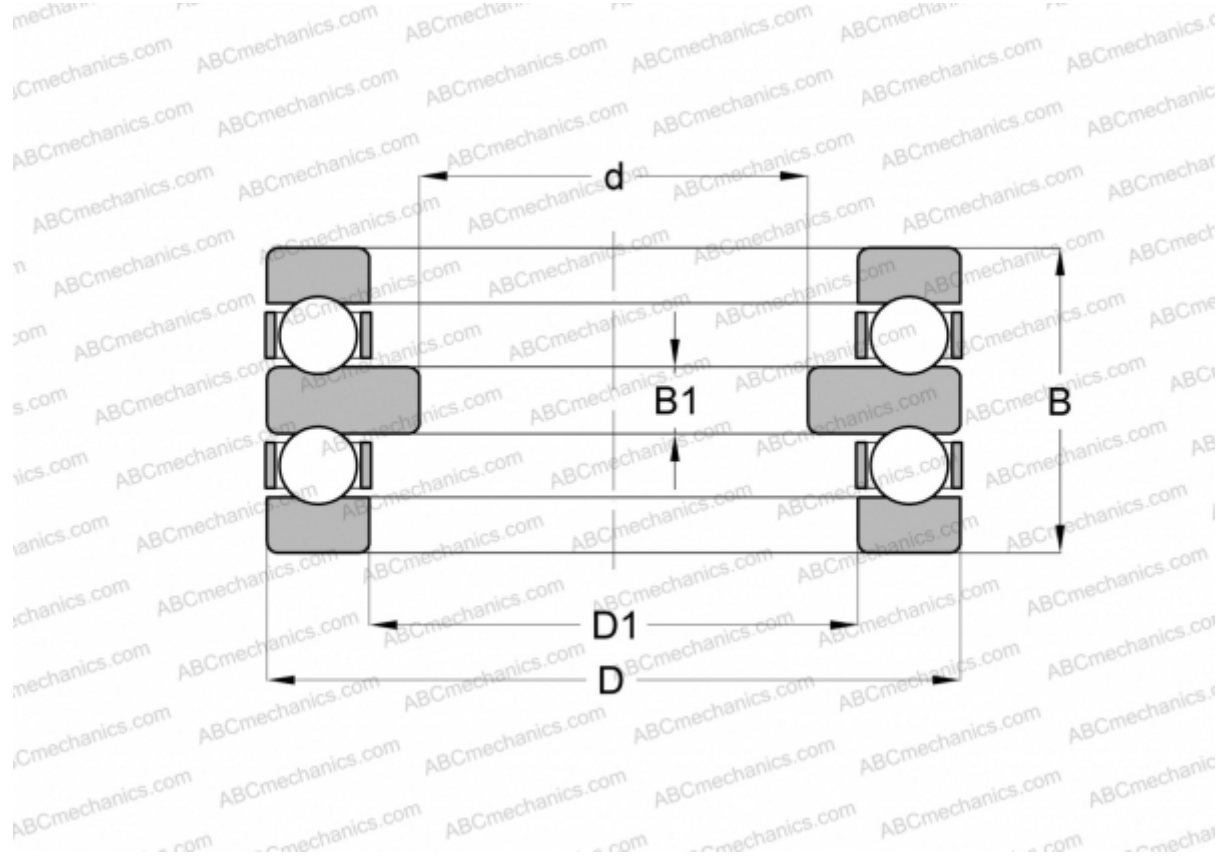

## 52211 FAG

Thrust ball bearings

TYPE: Ball bearings, Thrust ball bearing, Double direction, Separable

### Technical specification

#### DIMENSIONS, MM

d	45,000
D	90,000
D1	57,000
B	45,000
B1	10,000

**WEIGHT, KG** 1,048

**MANUFACTURER** [FAG](#)