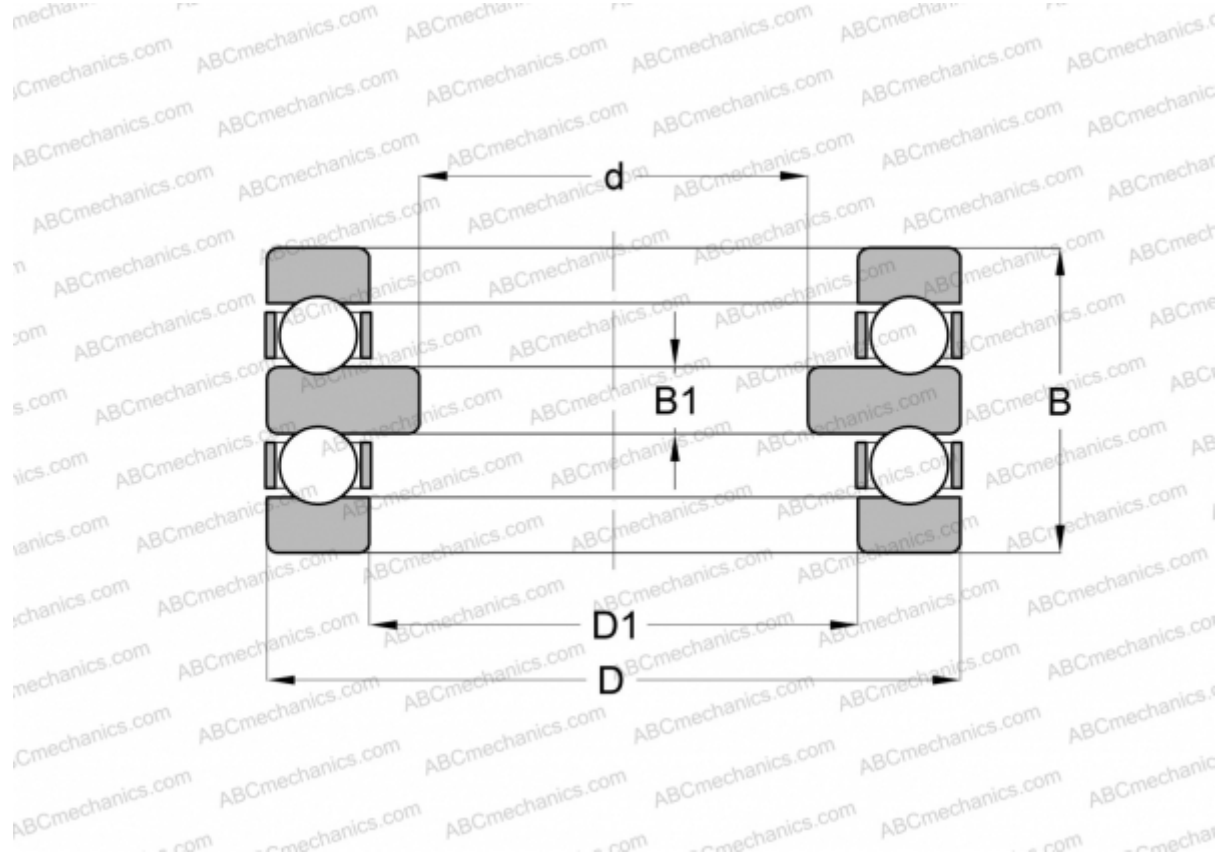

## 52212 STEYR

Thrust ball bearings

TYPE: Ball bearings, Thrust ball bearing, Double direction, Separable

### Technical specification

#### DIMENSIONS, MM

d	50,000
D	95,000
D1	62,000
B	46,000
B1	10,000

**WEIGHT, KG** 1,129

**MANUFACTURER** [STEYR](#)