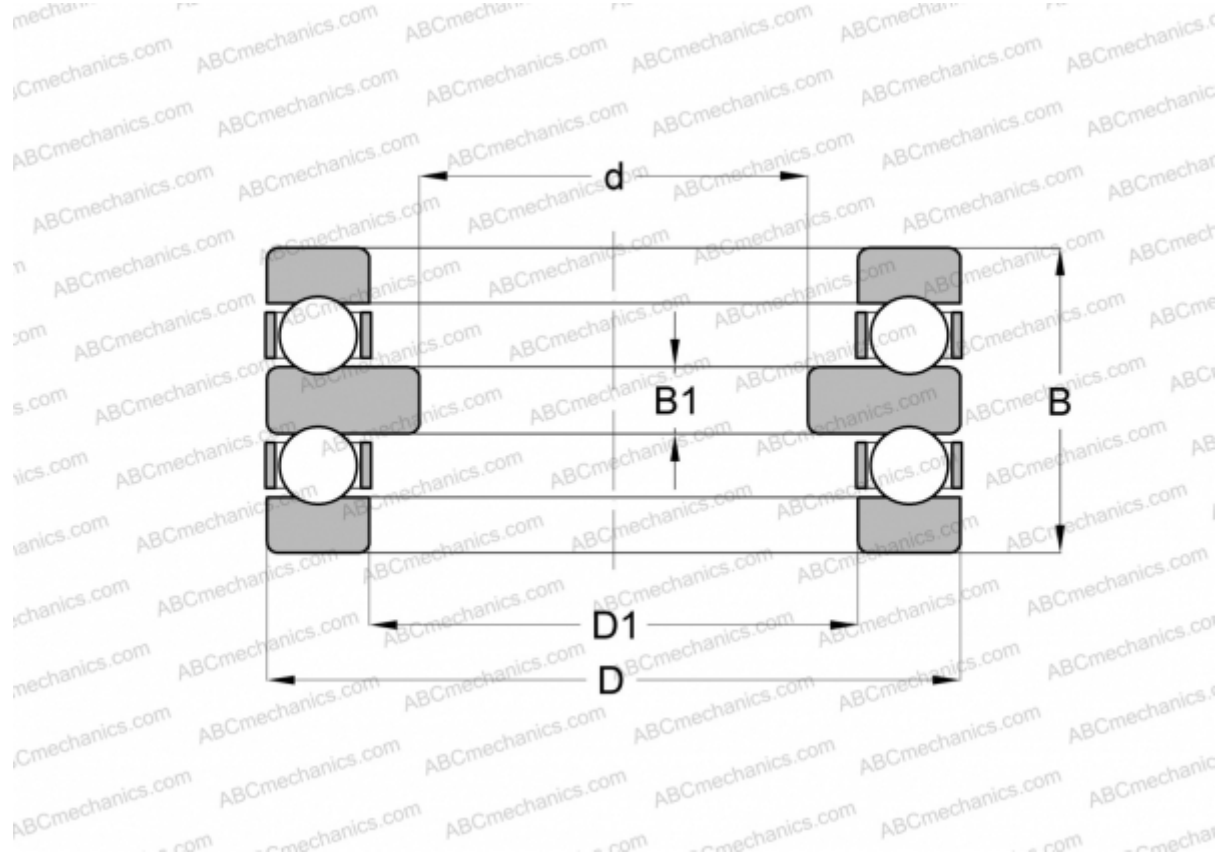

## 52412 STEYR

Thrust ball bearings

TYPE: Ball bearings, Thrust ball bearing, Double direction, Separable

### Technical specification

#### DIMENSIONS, MM

d	50,000
D	130,000
D1	62,000
B	93,000
B1	21,000

**WEIGHT, KG** 6,350

**MANUFACTURER** [STEYR](#)