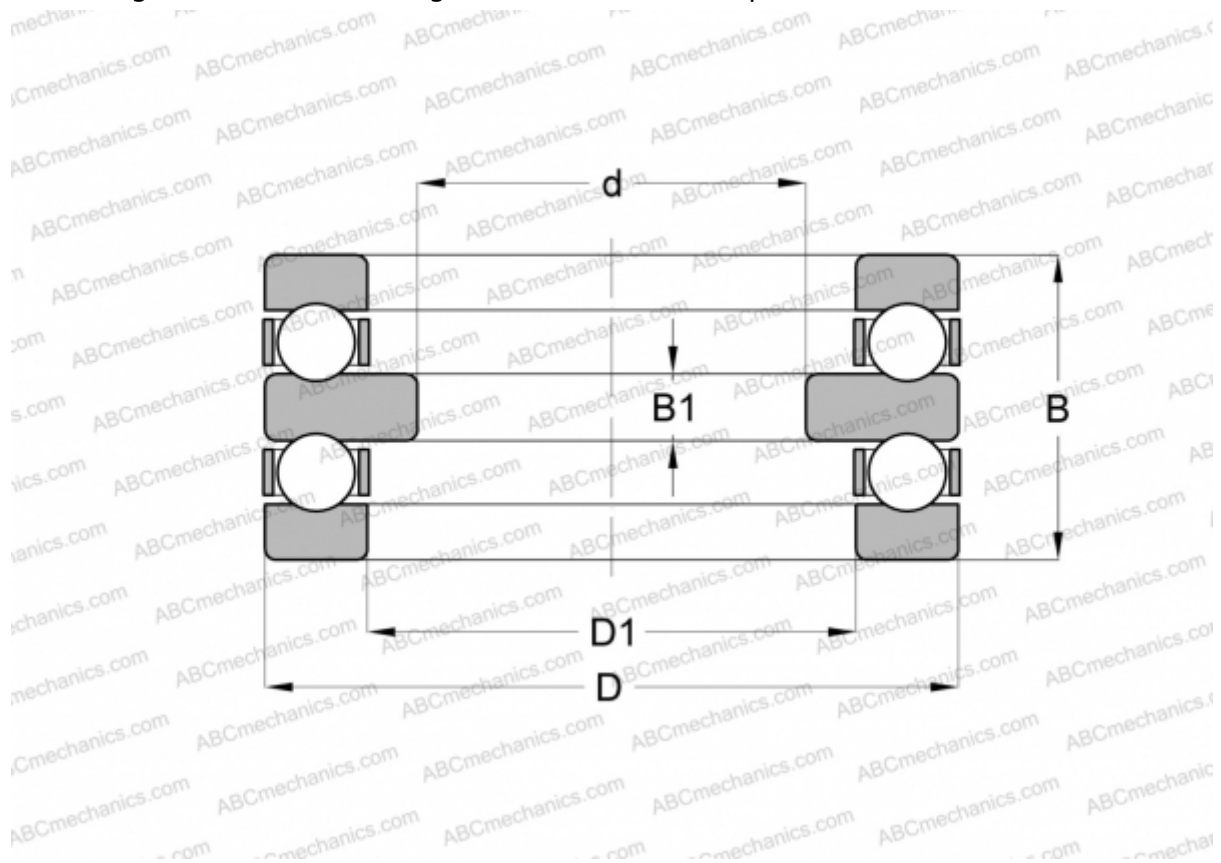

52413 FAG

Thrust ball bearings

TYPE: Ball bearings, Thrust ball bearing, Double direction, Separable

Technical specification

DIMENSIONS, MM

d	50,000
D	140,000
D1	68,000
B	101,000
B1	23,000

WEIGHT, KG 8,029

MANUFACTURER [FAG](#)