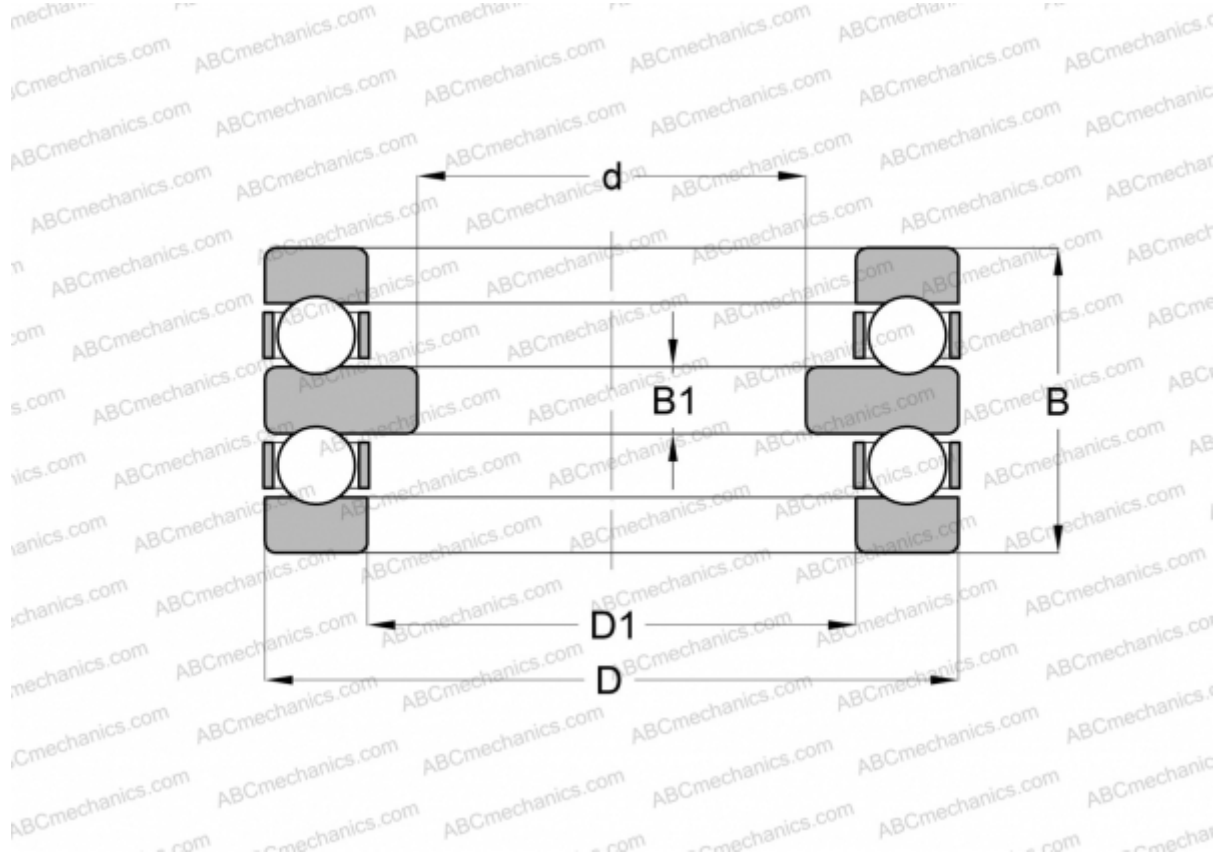

## 52414 FAG

Thrust ball bearings

TYPE: Ball bearings, Thrust ball bearing, Double direction, Separable

### Technical specification

#### DIMENSIONS, MM

d	55,000
D	150,000
D1	73,000
B	107,000
B1	24,000

**WEIGHT, KG** 9,707

**MANUFACTURER** [FAG](#)