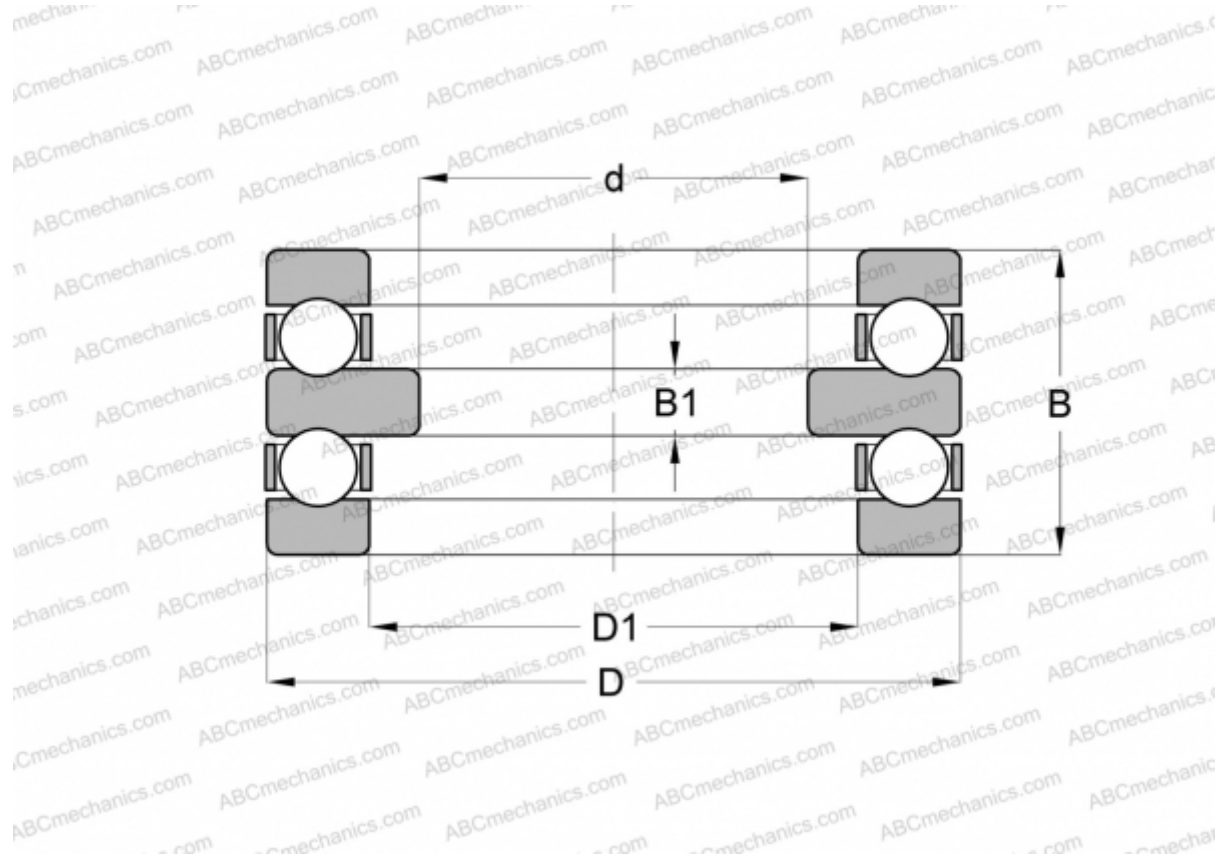

52216 ABC

Thrust ball bearings

TYPE: Ball bearings, Thrust ball bearing, Double direction, Separable

Technical specification

DIMENSIONS, MM

d	65,000
D	115,000
D1	82,000
B	48,000
B1	10,000

WEIGHT, KG 1,579

MANUFACTURER [ABC](#)