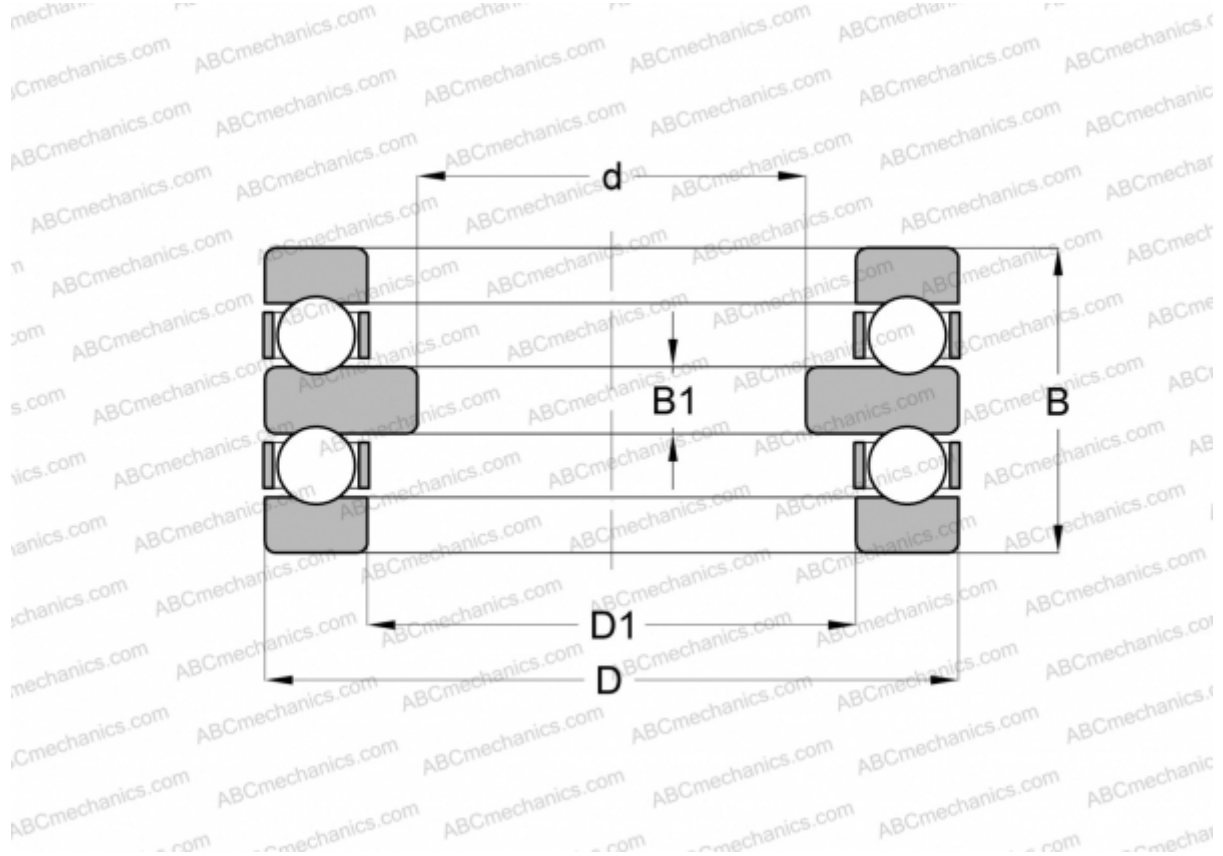

## DMP 85 RIV

Thrust ball bearings

TYPE: Ball bearings, Thrust ball bearing, Double direction, Separable

### Technical specification

#### DIMENSIONS, MM

d	70,000
D	150,000
D1	88,000
B	87,000
B1	19,000

**WEIGHT, KG** 6,441

**MANUFACTURER** [RIV](#)