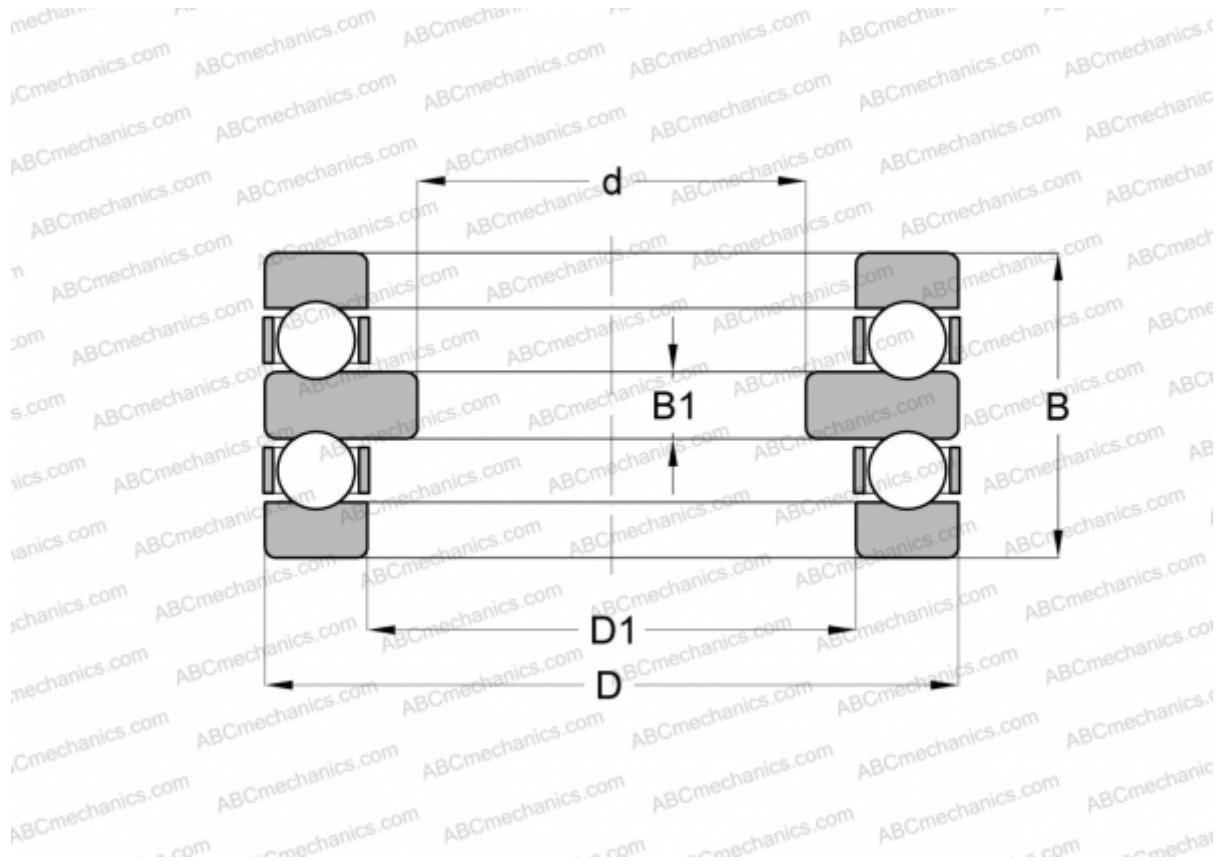

52418 FAG

Thrust ball bearings

TYPE: Ball bearings, Thrust ball bearing, Double direction, Separable

Technical specification

DIMENSIONS, MM

d	70,000
D	190,000
D1	93,000
B	135,000
B1	30,000

WEIGHT, KG 19,595