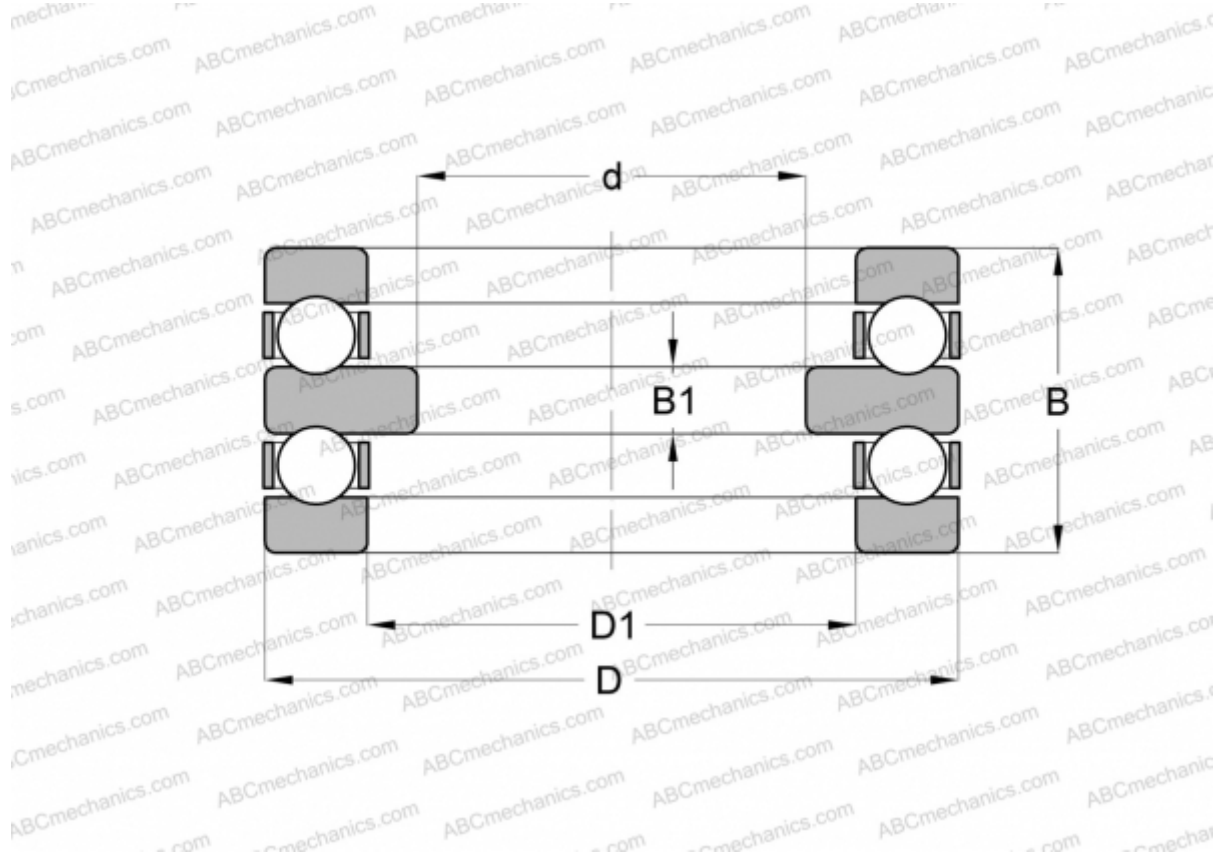

## DPP 100 RIV

Thrust ball bearings

TYPE: Ball bearings, Thrust ball bearing, Double direction, Separable

### Technical specification

#### DIMENSIONS, MM

d	80,000
D	210,000
D1	103,000
B	150,000
B1	33,000

**WEIGHT, KG** 26,626

**MANUFACTURER** [RIV](#)