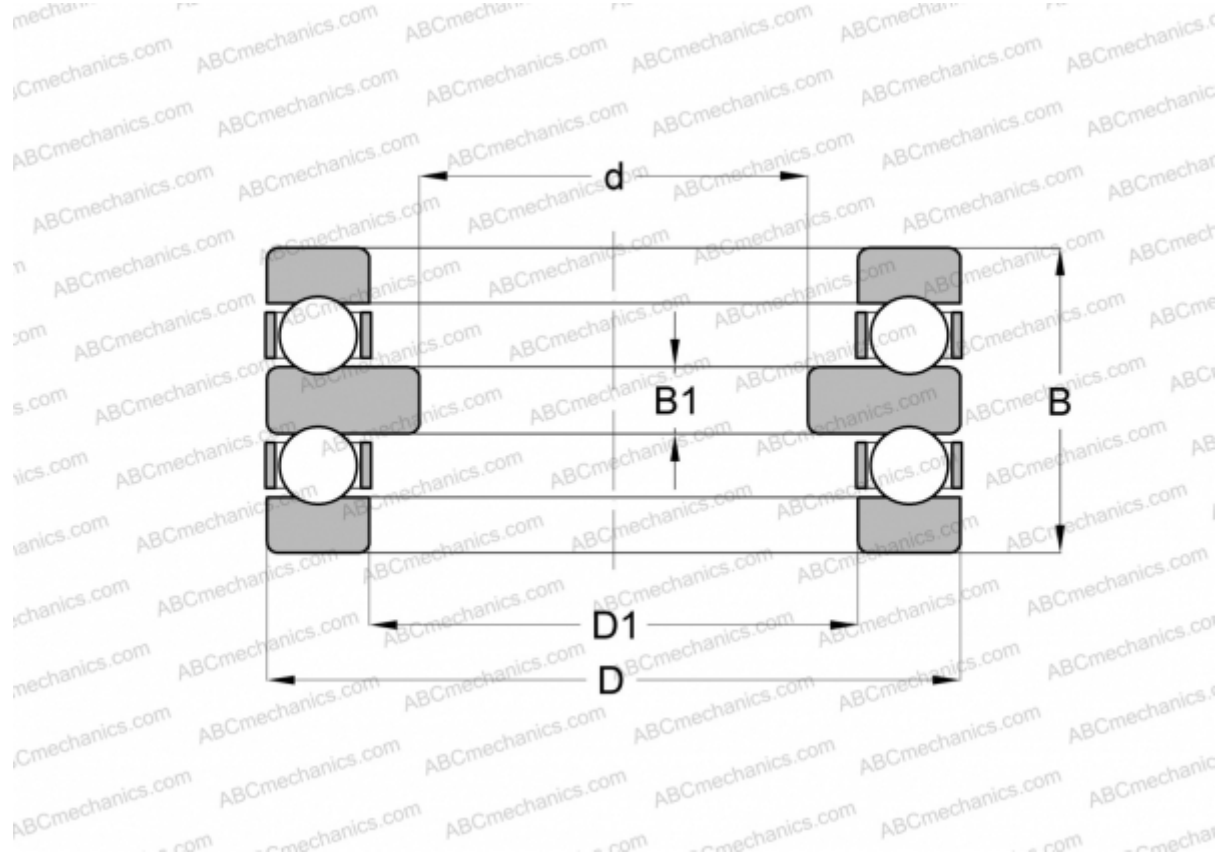

## 52222 ABC

Thrust ball bearings

TYPE: Ball bearings, Thrust ball bearing, Double direction, Separable

### Technical specification

#### DIMENSIONS, MM

d	95,000
D	160,000
D1	113,000
B	67,000
B1	15,000

**WEIGHT, KG** 4,209

**MANUFACTURER** [ABC](#)