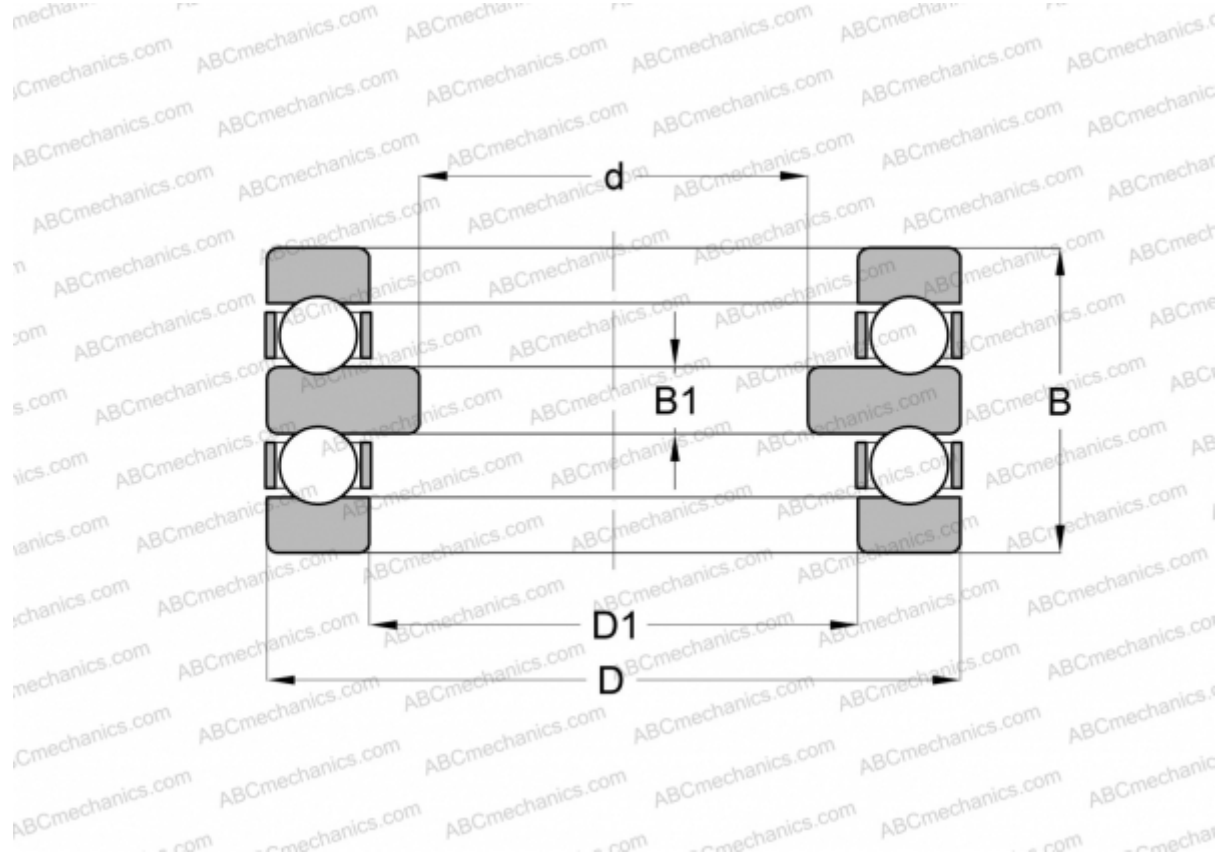

## DLP 120 RIV

Thrust ball bearings

TYPE: Ball bearings, Thrust ball bearing, Double direction, Separable

### Technical specification

#### DIMENSIONS, MM

d	100,000
D	170,000
D1	123,000
B	68,000
B1	15,000

**WEIGHT, KG** 4,717

**MANUFACTURER** [RIV](#)