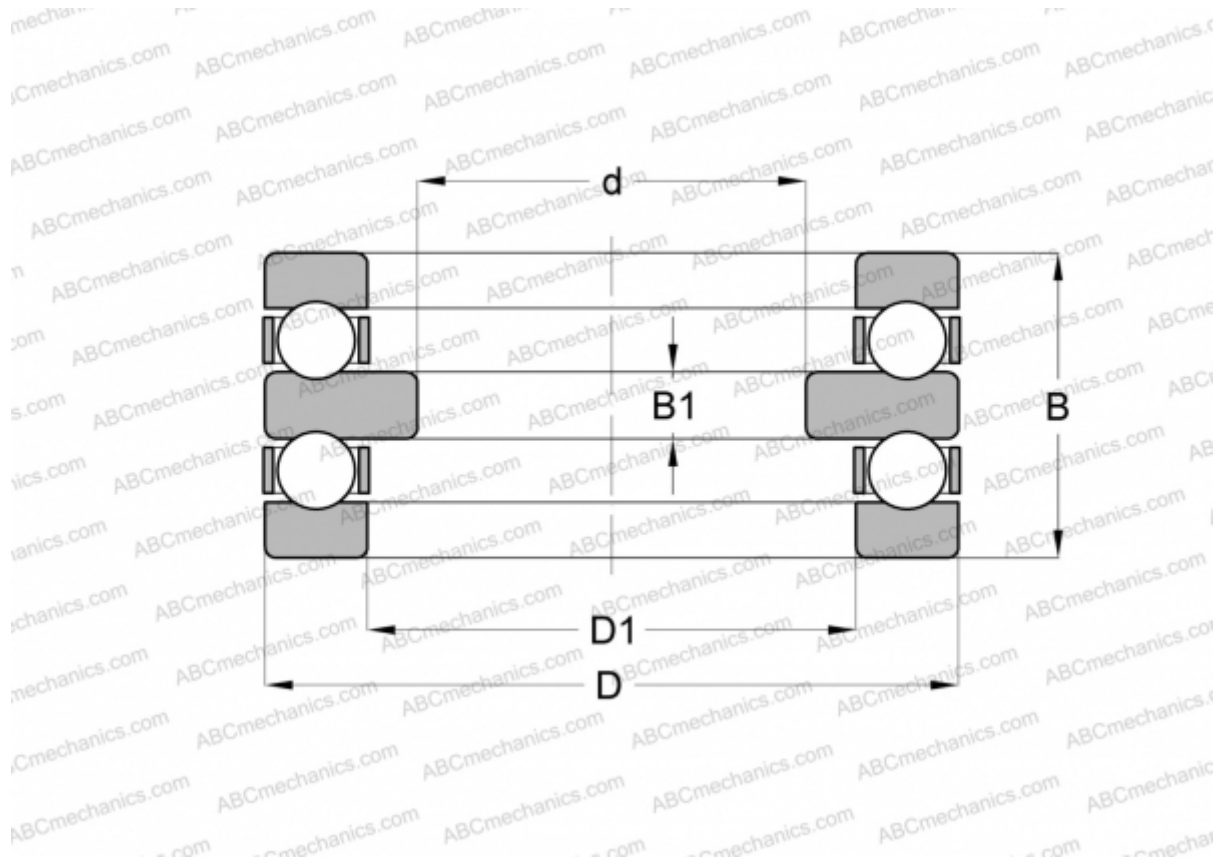

52324 STEYR

Thrust ball bearings

TYPE: Ball bearings, Thrust ball bearing, Double direction, Separable

Technical specification

DIMENSIONS, MM

d	100,000
D	210,000
D1	123,000
B	123,000
B1	27,000

WEIGHT, KG 17,191