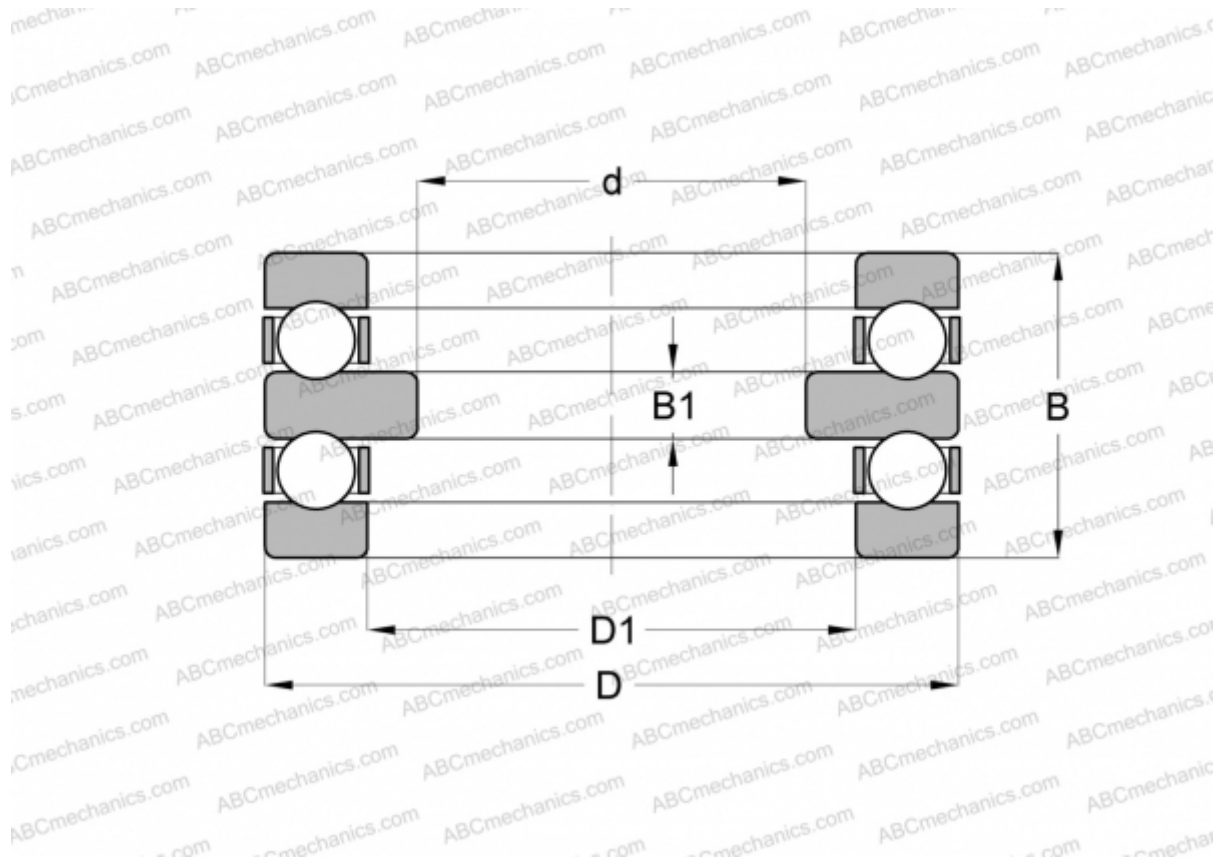

52426 ABC

Thrust ball bearings

TYPE: Ball bearings, Thrust ball bearing, Double direction, Separable

Technical specification

DIMENSIONS, MM

d	100,000
D	270,000
D1	134,000
B	192,000
B1	42,000

WEIGHT, KG 56,599