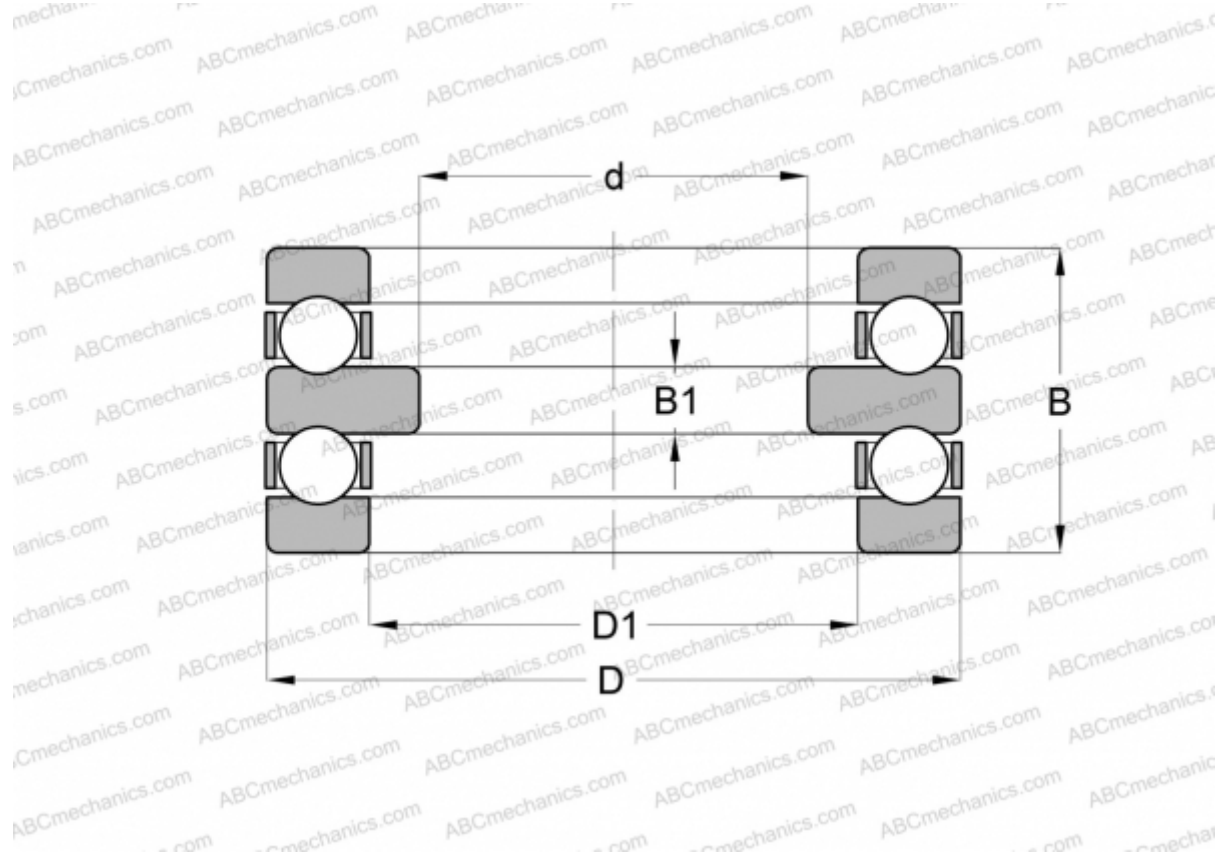

52226 SKF

Thrust ball bearings

TYPE: Ball bearings, Thrust ball bearing, Double direction, Separable

Technical specification

DIMENSIONS, MM

d	110,000
D	190,000
D1	133,000
B	80,000
B1	18,000

WEIGHT, KG 8,000