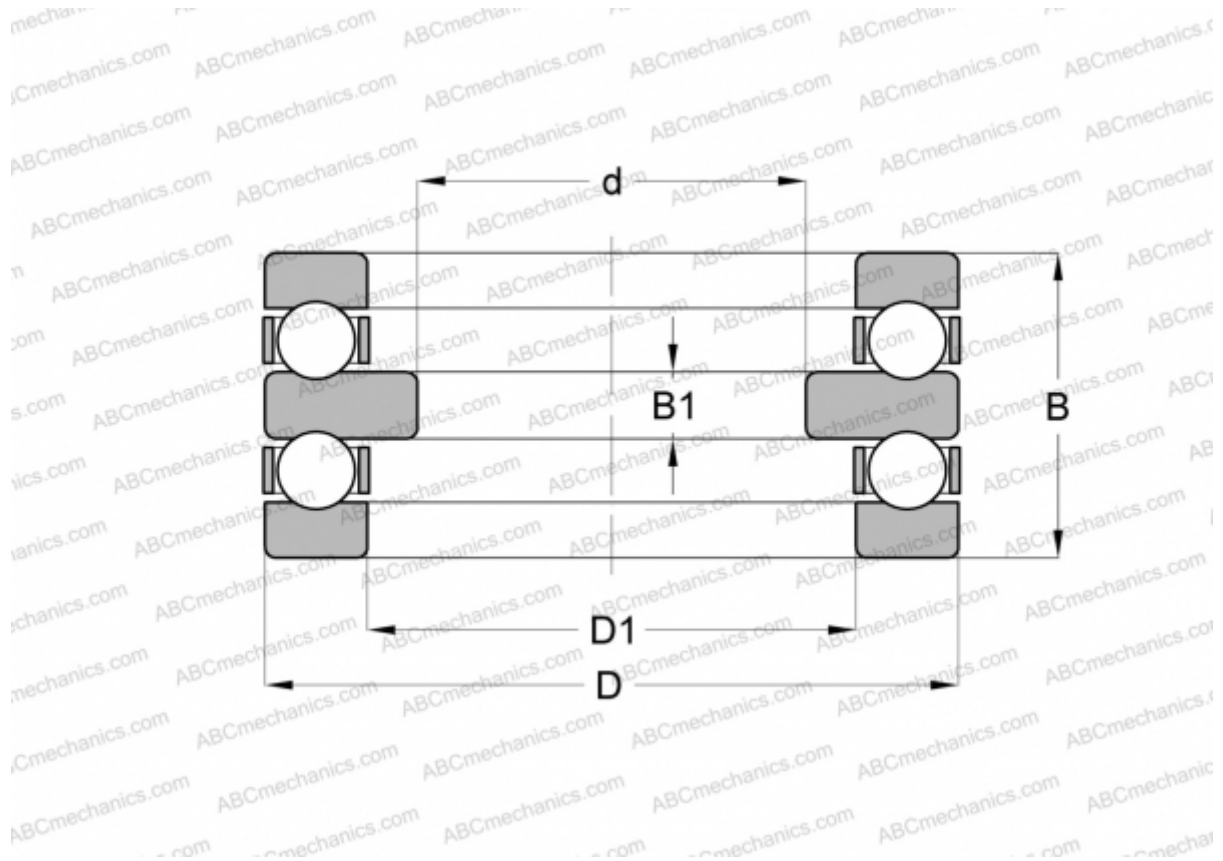

## 52326 STEYR

Thrust ball bearings

TYPE: Ball bearings, Thrust ball bearing, Double direction, Separable

### Technical specification

#### DIMENSIONS, MM

d	110,000
D	225,000
D1	134,000
B	130,000
B1	30,000

**WEIGHT, KG** 22,226

**MANUFACTURER** [STEYR](#)