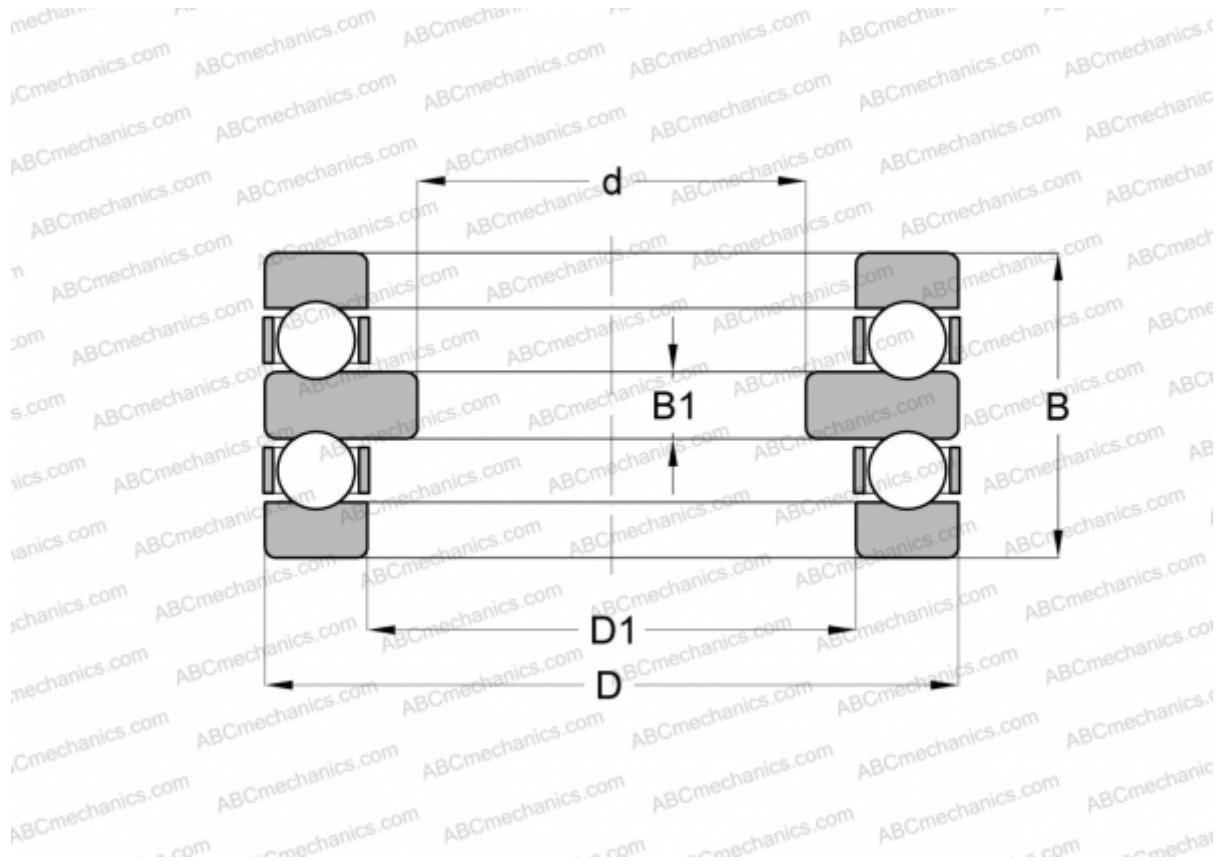

52428 ABC

Thrust ball bearings

TYPE: Ball bearings, Thrust ball bearing, Double direction, Separable

Technical specification

DIMENSIONS, MM

d	110,000
D	280,000
D1	144,000
B	196,000
B1	44,000

WEIGHT, KG 60,800