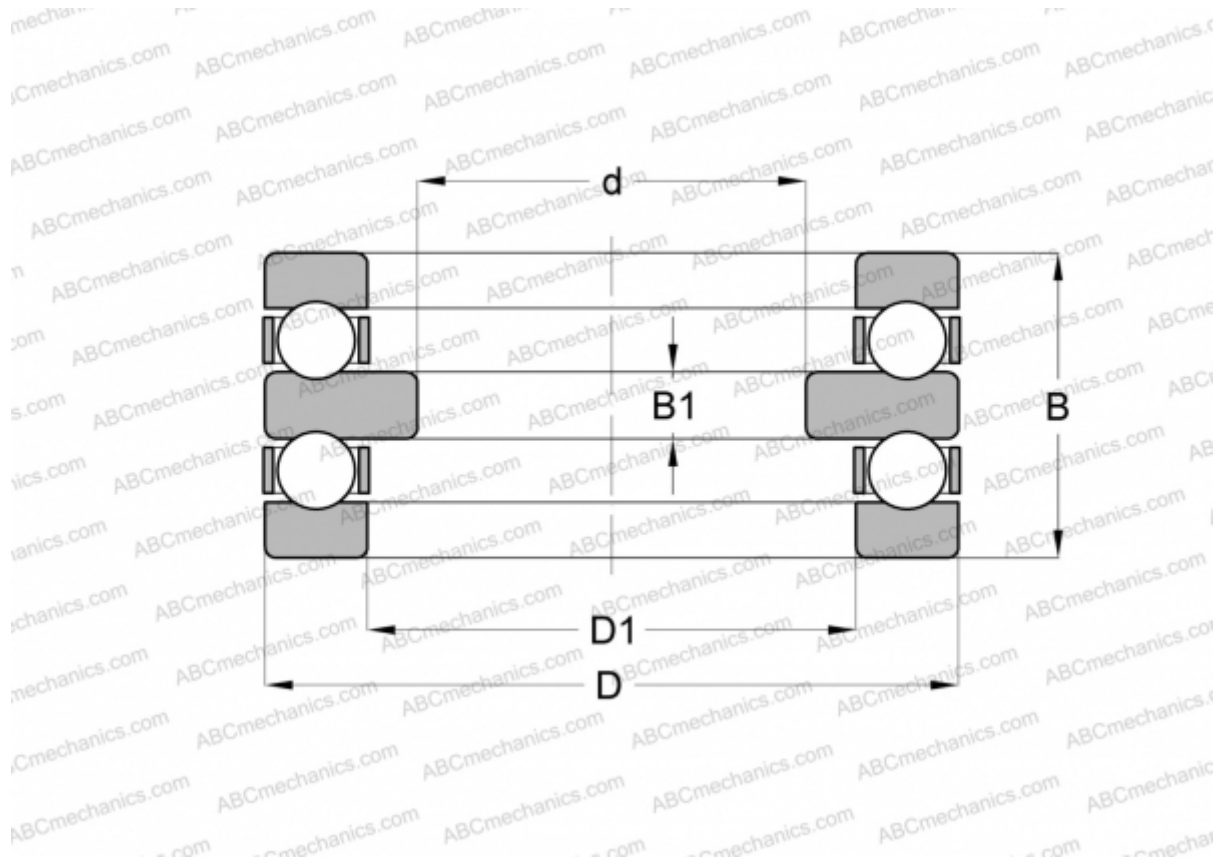

DPP 140 RIV

Thrust ball bearings

TYPE: Ball bearings, Thrust ball bearing, Double direction, Separable

Technical specification

DIMENSIONS, MM

d	110,000
D	280,000
D1	144,000
B	196,000
B1	44,000

WEIGHT, KG 60,800