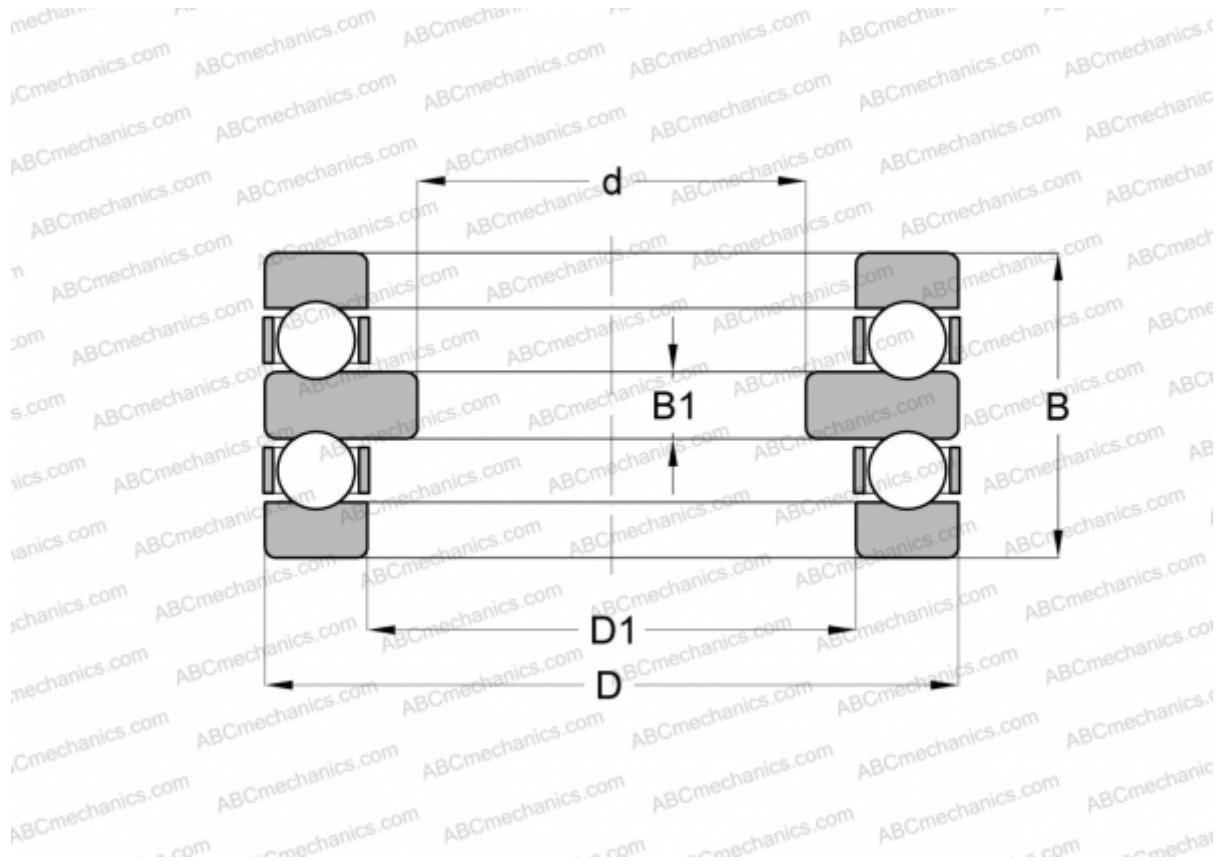

52328 STEYR

Thrust ball bearings

TYPE: Ball bearings, Thrust ball bearing, Double direction, Separable

Technical specification

DIMENSIONS, MM

d	120,000
D	240,000
D1	144,000
B	140,000
B1	31,000

WEIGHT, KG 27,896