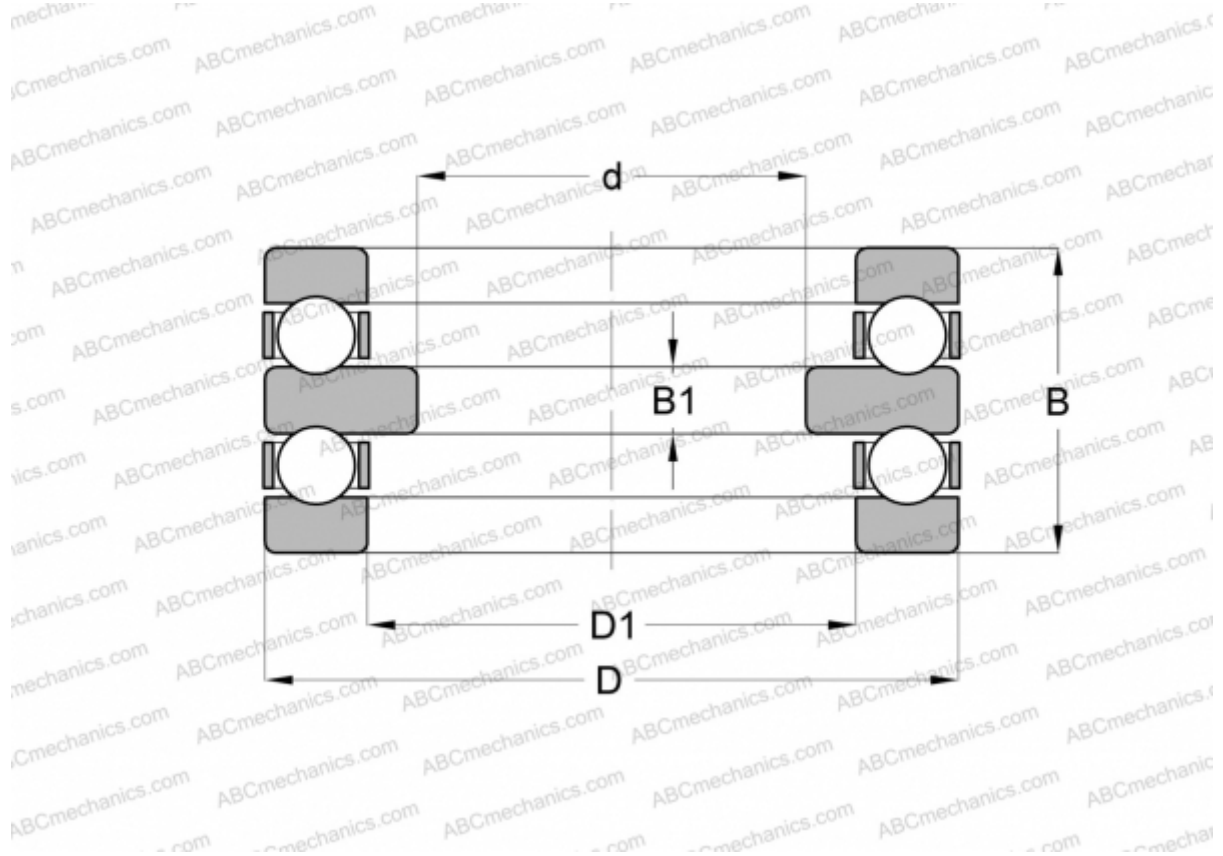

52430 ABC

Thrust ball bearings

TYPE: Ball bearings, Thrust ball bearing, Double direction, Separable

Technical specification

DIMENSIONS, MM

d	120,000
D	300,000
D1	154,000
B	209,000
B1	46,000

WEIGHT, KG 74,902