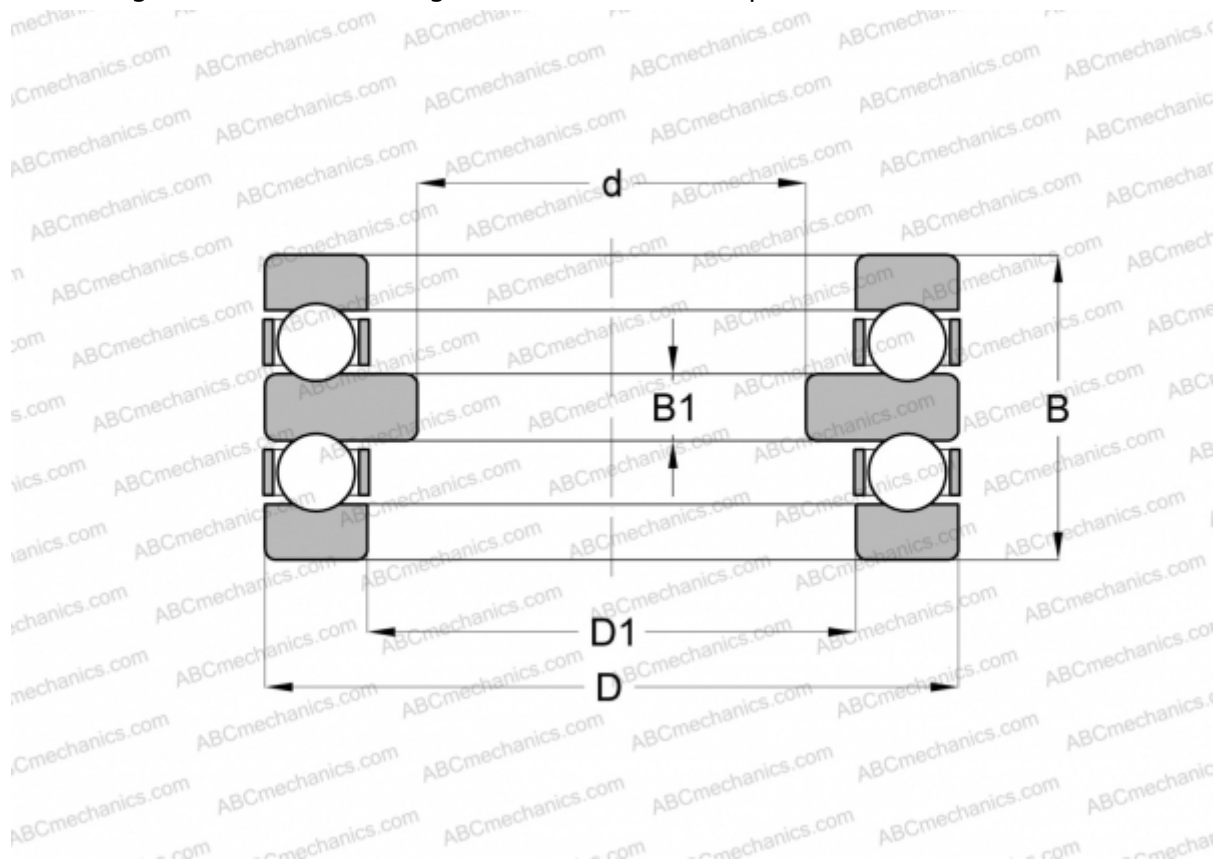

52430 FAG

Thrust ball bearings

TYPE: Ball bearings, Thrust ball bearing, Double direction, Separable

Technical specification

DIMENSIONS, MM

d	120,000
D	300,000
D1	154,000
B	209,000
B1	46,000

WEIGHT, KG 74,902

MANUFACTURER [FAG](#)

INTERCHANGE

ABC	52430
RIV	DPP 150
STEYR	52430