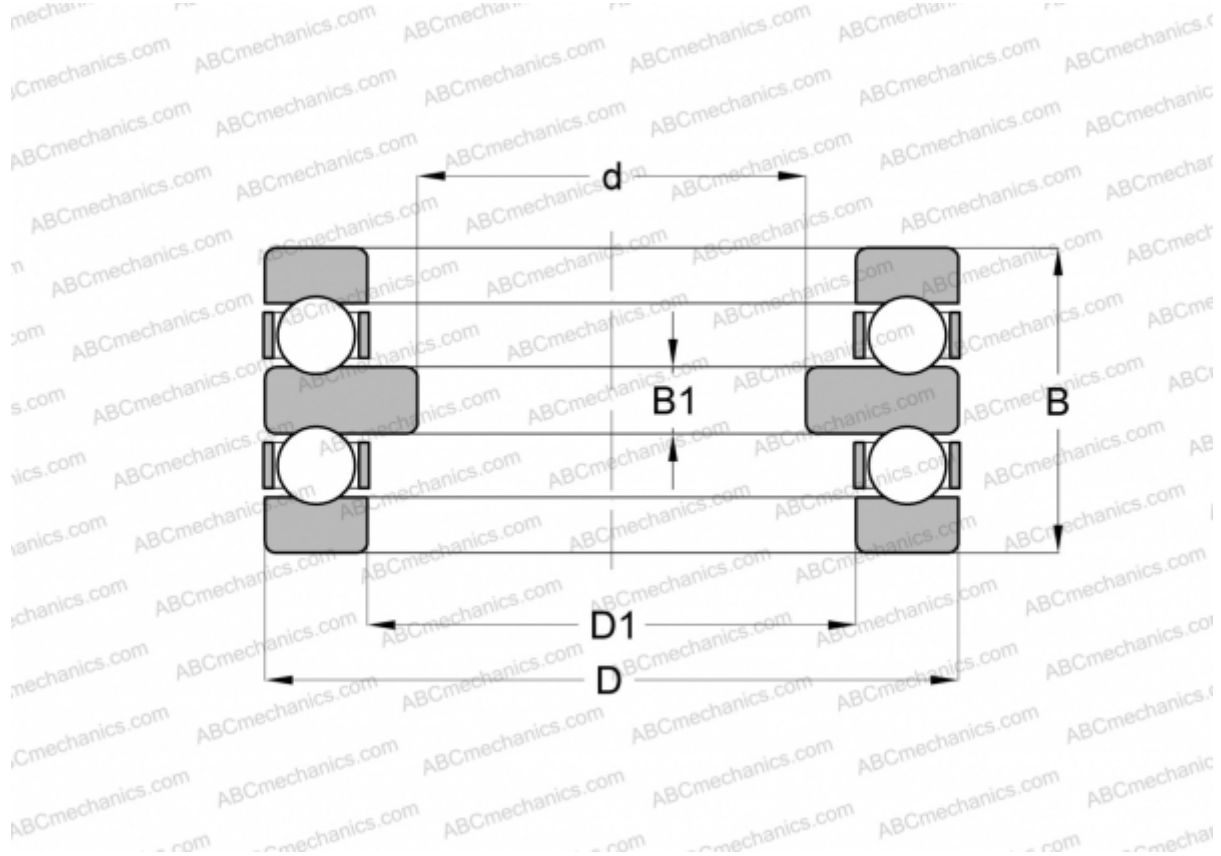

DPP 150 RIV

Thrust ball bearings

TYPE: Ball bearings, Thrust ball bearing, Double direction, Separable

Technical specification

DIMENSIONS, MM

d	120,000
D	300,000
D1	154,000
B	209,000
B1	46,000

WEIGHT, KG 74,902