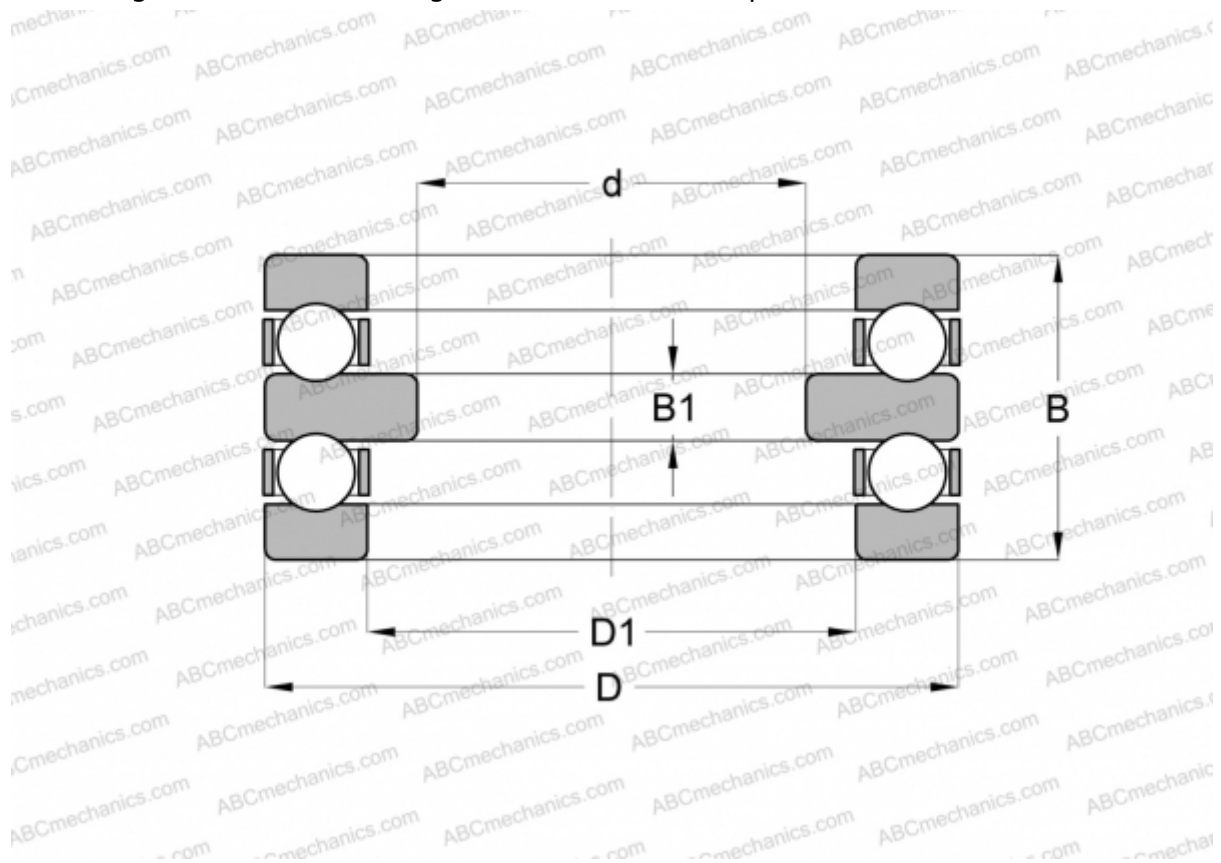

## 52430 STEYR

Thrust ball bearings

TYPE: Ball bearings, Thrust ball bearing, Double direction, Separable

### Technical specification

#### DIMENSIONS, MM

d	120,000
D	300,000
D1	154,000
B	209,000
B1	46,000

**WEIGHT, KG** 74,902

**MANUFACTURER** [STEYR](#)