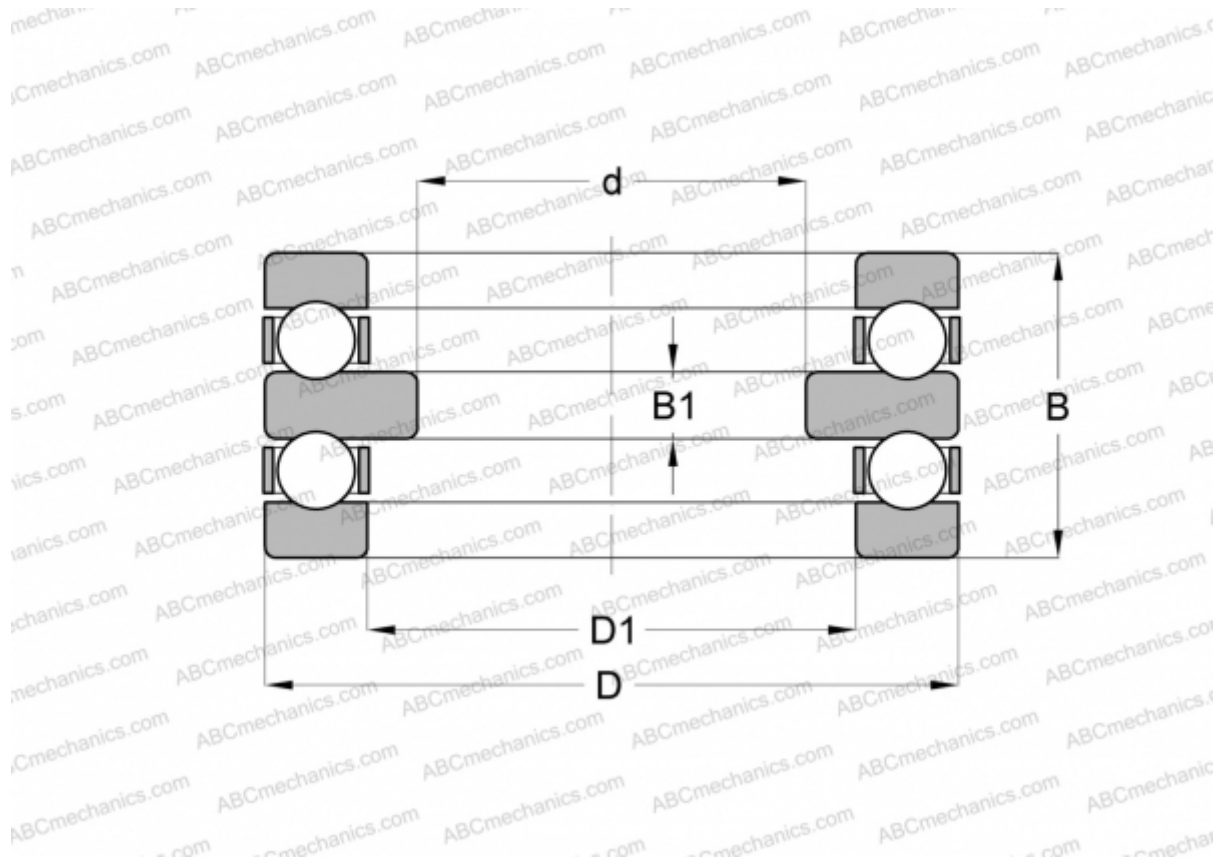

## 52330 M STEYR

Thrust ball bearings

TYPE: Ball bearings, Thrust ball bearing, Double direction, Separable

### Technical specification

#### DIMENSIONS, MM

d	130,000
D	250,000
D1	154,000
B	140,000
B1	31,000

**WEIGHT, KG** 28,000

**MANUFACTURER** [STEYR](#)