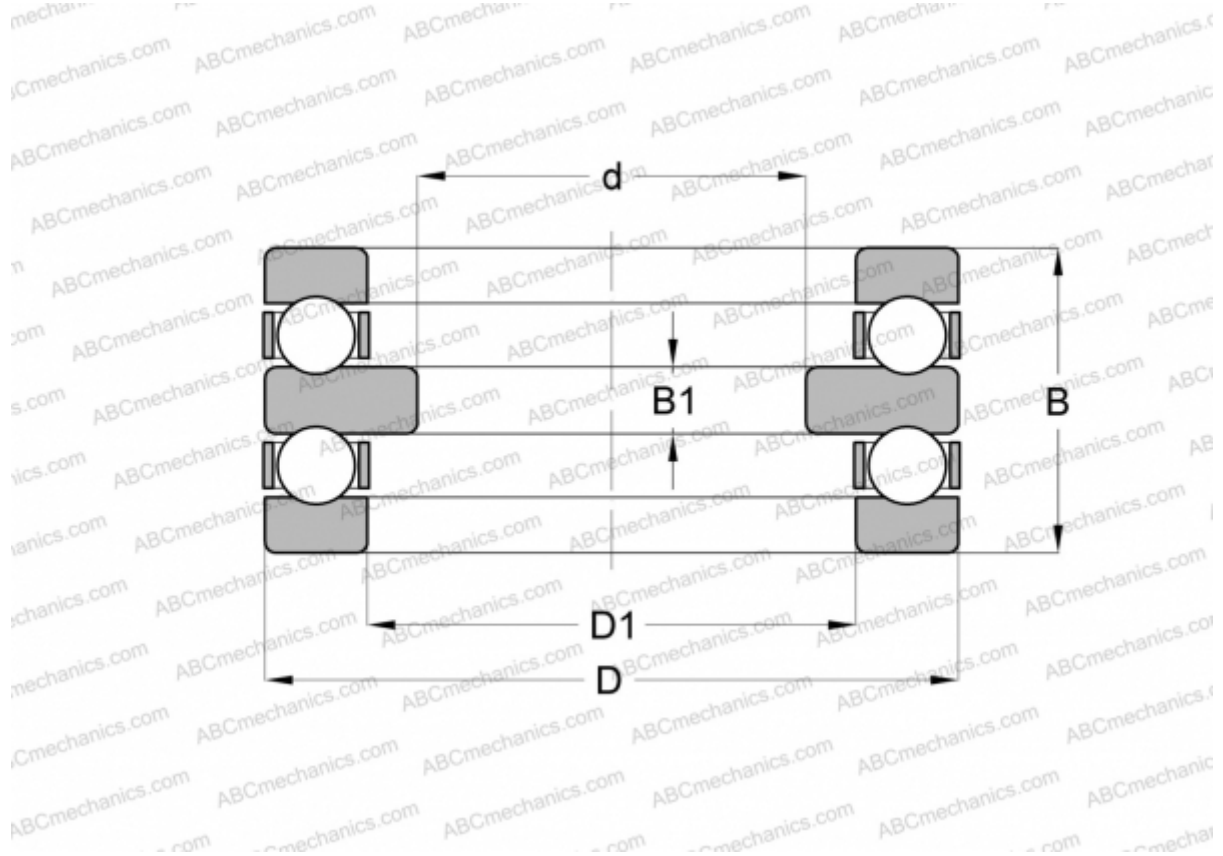

## 52432 STEYR

Thrust ball bearings

TYPE: Ball bearings, Thrust ball bearing, Double direction, Separable

### Technical specification

#### DIMENSIONS, MM

d	130,000
D	320,000
D1	164,000
B	226,000
B1	50,000

**WEIGHT, KG** 90,501

**MANUFACTURER** [STEYR](#)