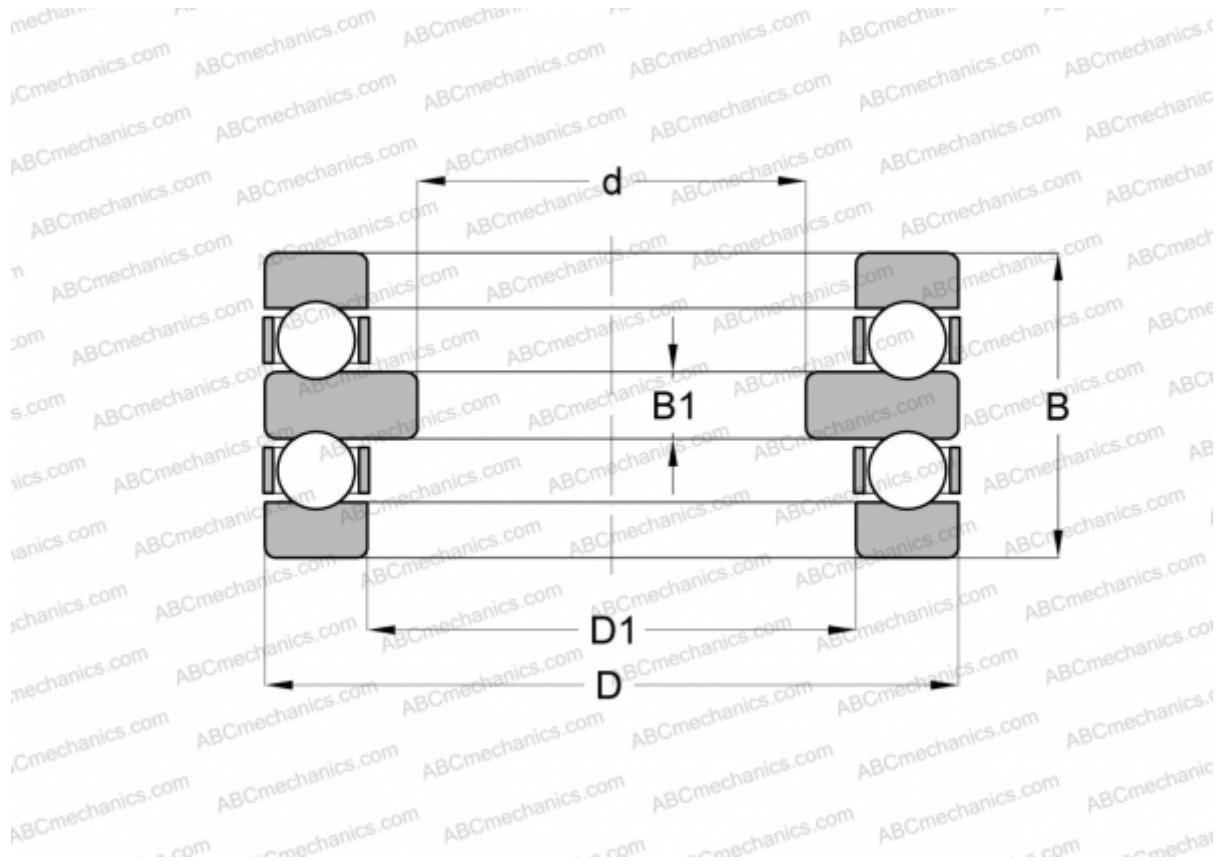

## 52434 STEYR

Thrust ball bearings

TYPE: Ball bearings, Thrust ball bearing, Double direction, Separable

### Technical specification

#### DIMENSIONS, MM

d	135,000
D	340,000
D1	174,000
B	236,000
B1	50,000

**WEIGHT, KG** 108,000

**MANUFACTURER** [STEYR](#)