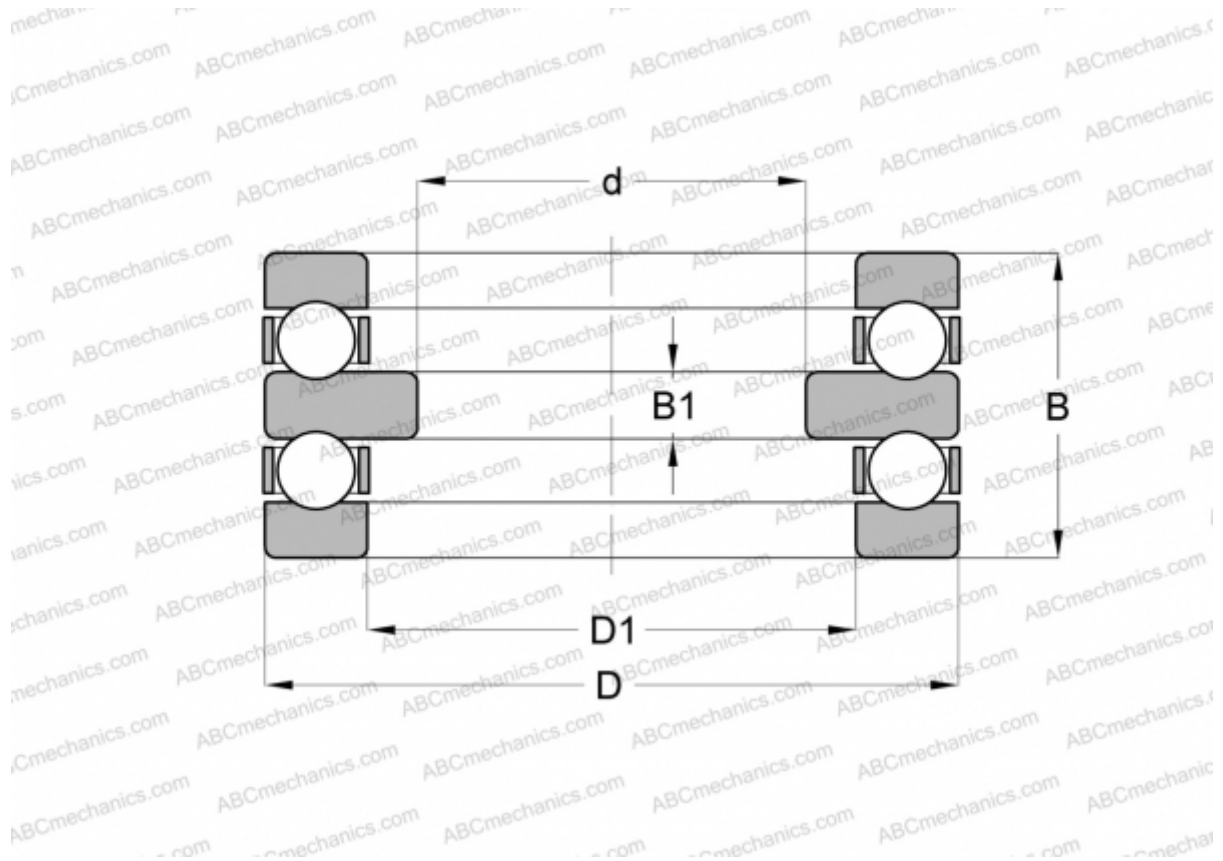

52436 ABC

Thrust ball bearings

TYPE: Ball bearings, Thrust ball bearing, Double direction, Separable

Technical specification

DIMENSIONS, MM

d	140,000
D	360,000
D1	184,000
B	245,000
B1	52,000

WEIGHT, KG 125,999