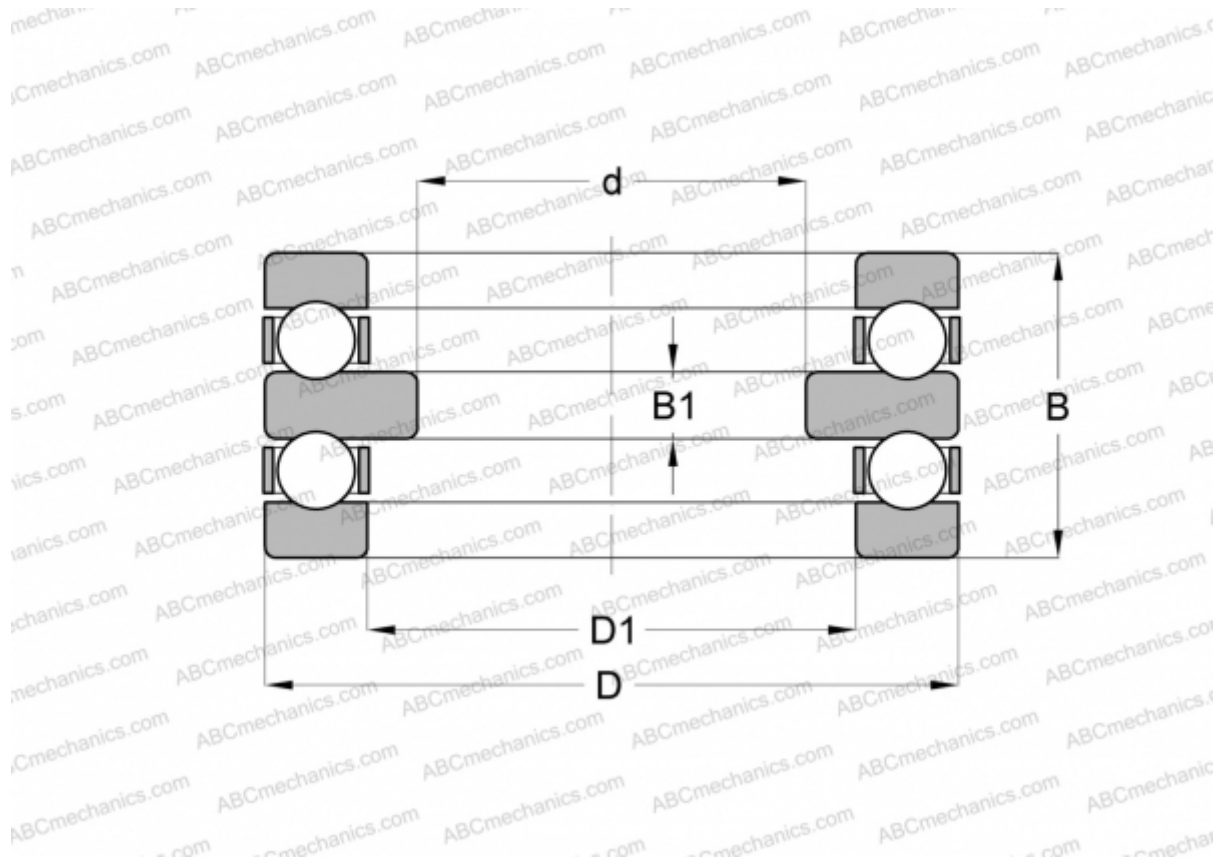

52436 FAG

Thrust ball bearings

TYPE: Ball bearings, Thrust ball bearing, Double direction, Separable

Technical specification

DIMENSIONS, MM

d	140,000
D	360,000
D1	184,000
B	245,000
B1	52,000

WEIGHT, KG 125,999