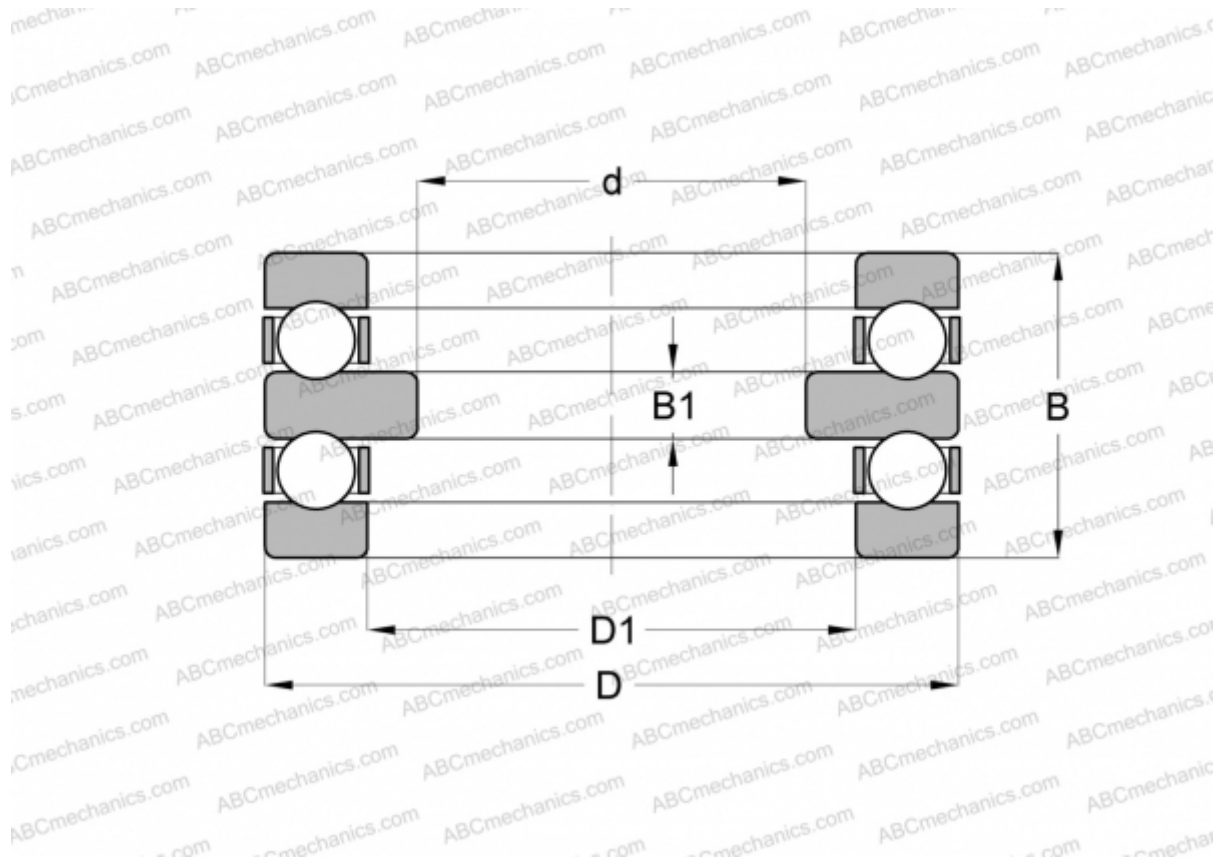

## DPP 180 RIV

Thrust ball bearings

TYPE: Ball bearings, Thrust ball bearing, Double direction, Separable

### Technical specification

#### DIMENSIONS, MM

d	140,000
D	360,000
D1	184,000
B	245,000
B1	52,000

**WEIGHT, KG** 125,999

**MANUFACTURER** [RIV](#)