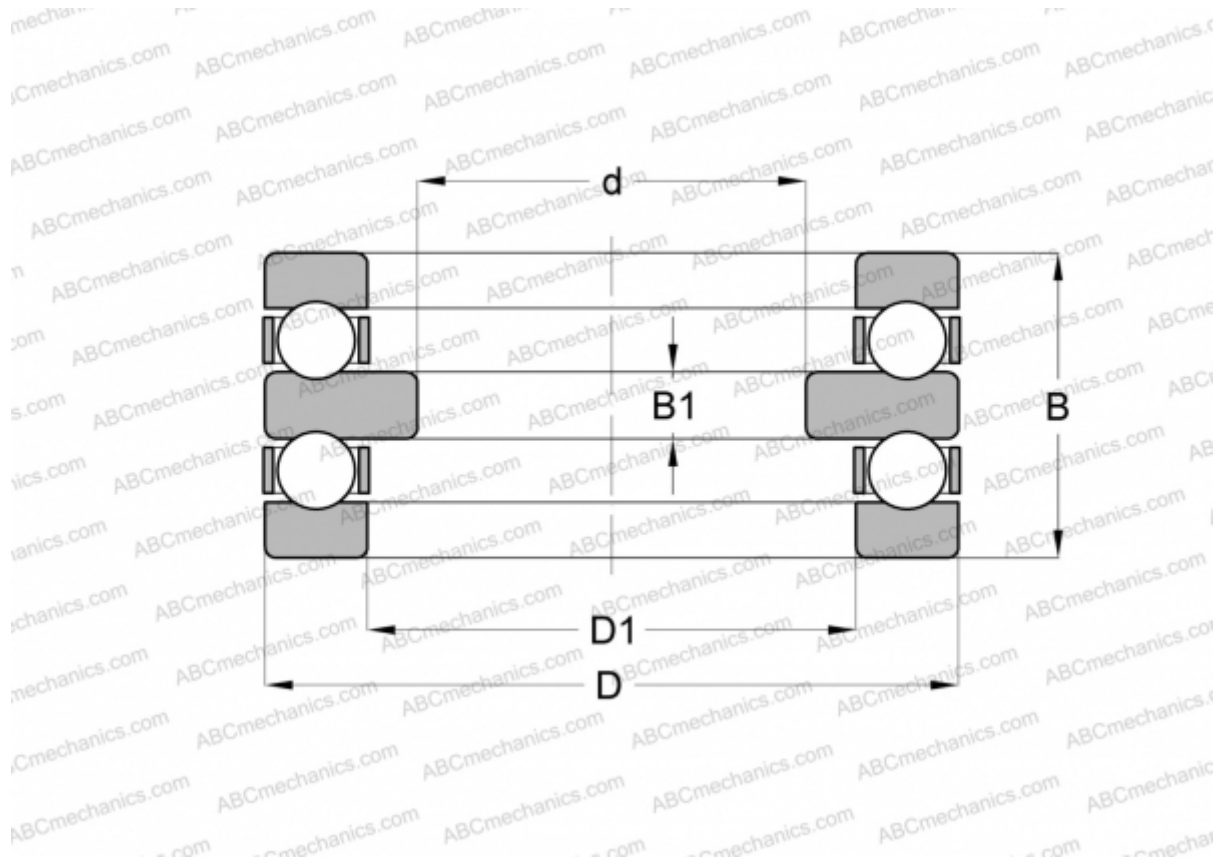

52334 ABC

Thrust ball bearings

TYPE: Ball bearings, Thrust ball bearing, Double direction, Separable

Technical specification

DIMENSIONS, MM

| | |
|----|---------|
| d | 150,000 |
| D | 280,000 |
| D1 | 174,000 |
| B | 153,000 |
| B1 | 33,000 |

WEIGHT, KG 37,984

MANUFACTURER [ABC](#)

INTERCHANGE

| | |
|-------|-------------------------|
| RIV | DMP 170 |
| STEYR | 52334 M |