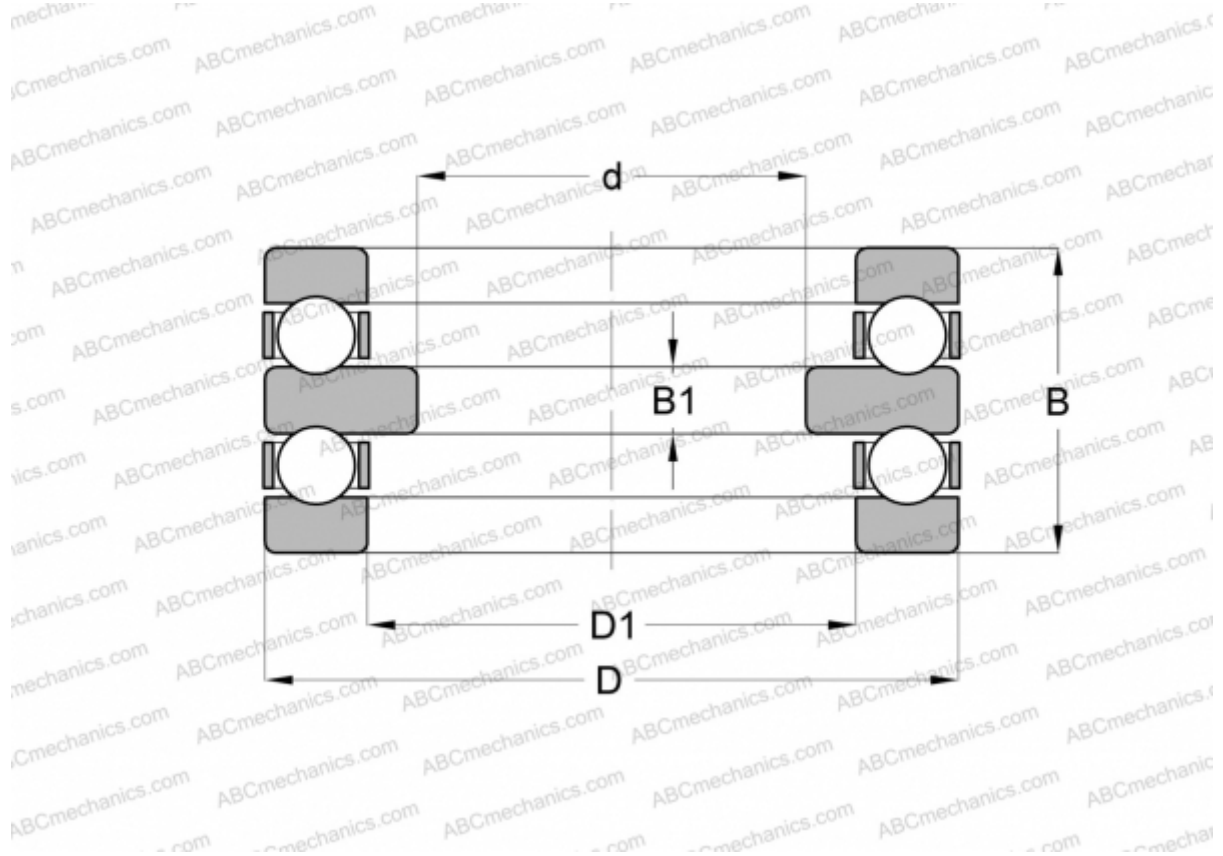

52336 ABC

Thrust ball bearings

TYPE: Ball bearings, Thrust ball bearing, Double direction, Separable

Technical specification

DIMENSIONS, MM

d	150,000
D	300,000
D1	184,000
B	165,000
B1	37,000

WEIGHT, KG 51,002