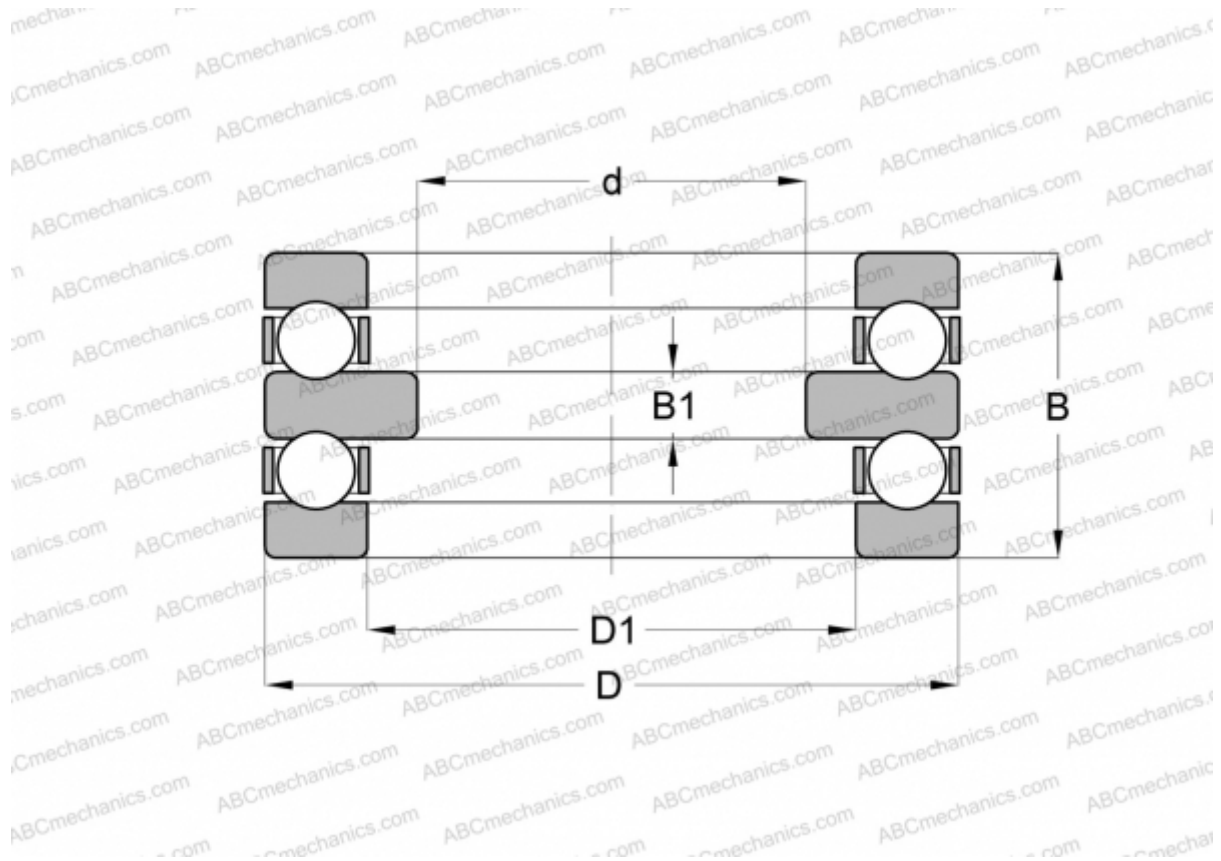

DMP 180 RIV

Thrust ball bearings

TYPE: Ball bearings, Thrust ball bearing, Double direction, Separable

Technical specification

DIMENSIONS, MM

d	150,000
D	300,000
D1	184,000
B	165,000
B1	37,000

WEIGHT, KG 51,002