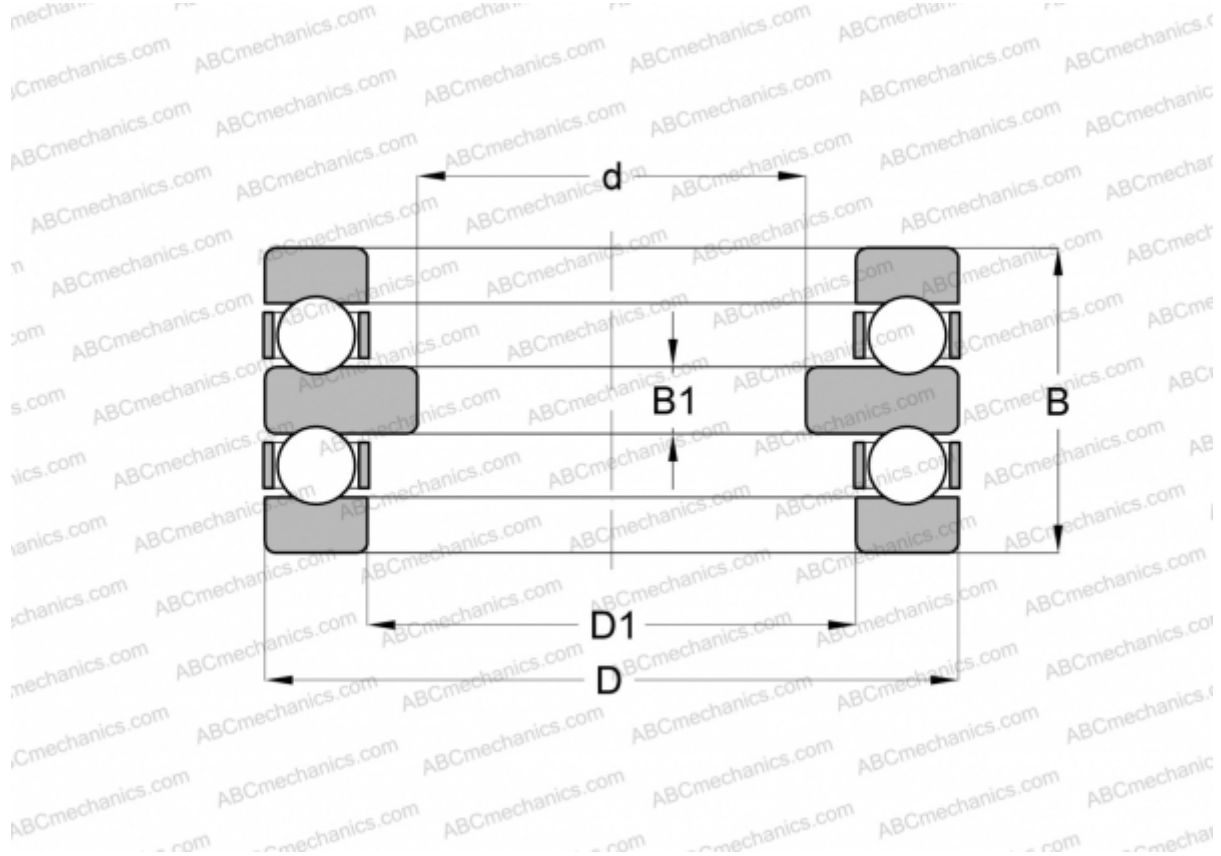

52238 STEYR

Thrust ball bearings

TYPE: Ball bearings, Thrust ball bearing, Double direction, Separable

Technical specification

DIMENSIONS, MM

d	160,000
D	270,000
D1	194,000
B	109,000
B1	24,000

WEIGHT, KG 21,591