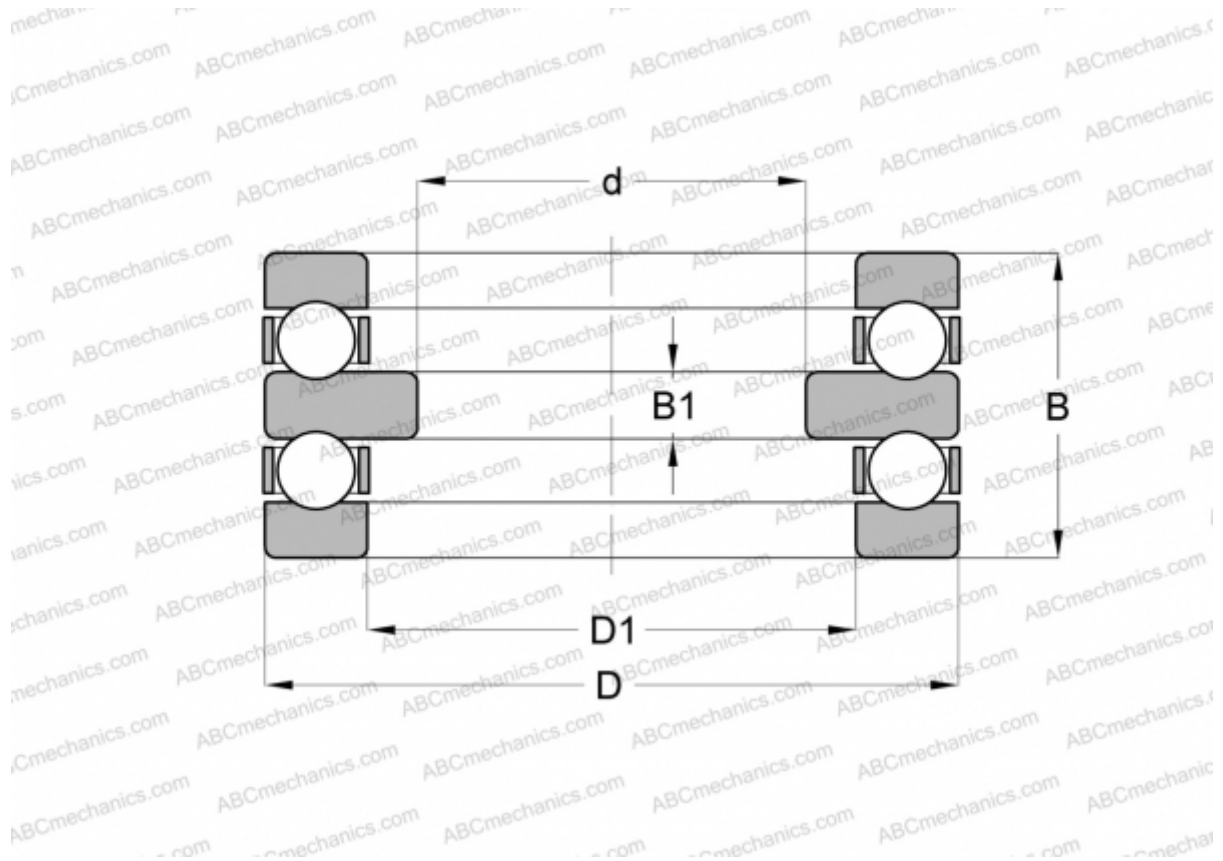

52338 ABC

Thrust ball bearings

TYPE: Ball bearings, Thrust ball bearing, Double direction, Separable

Technical specification

DIMENSIONS, MM

d	160,000
D	320,000
D1	195,000
B	183,000
B1	40,000

WEIGHT, KG 64,002